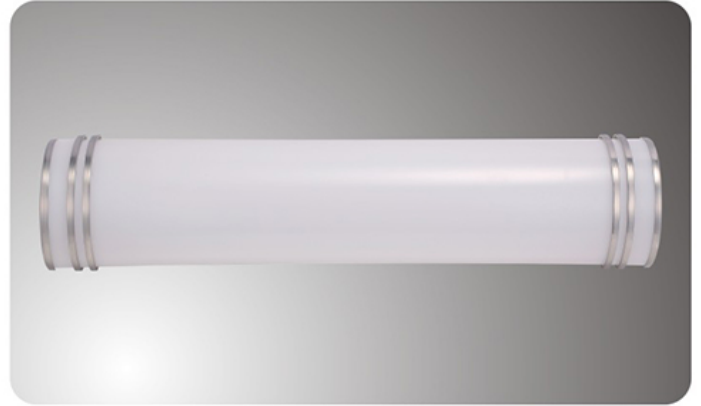

LED TECHNOLOGY

50,000 Hours Life, 25 Watt, 120VAC 60Hz

Applications:

Hallways, Bathrooms,
Clarity Wide Spectrum Fixture.
This Fixture Uses the Latest Advanced LED Chips
Indoor and Damp Locations

Features:

- Adjustable CCT 3000K,3500K and 4000K
- Instant On LED
- Non-Corrosive Powder Coated Steel Body
- Polycarbonate Lens
- 90 CRI for True color under light
- Smooth Dimming Down to 10% Or Lower
Flicker Free

Model:#	Description	wattage	lumens
V24SAT/NS-LED	24" 25 Watt LED Vanity Light Nickel Satin Finish,3000K,3500K,4000K	25	1800

JA8-2019

*2 Years Limited Warranty

UPC: 68059658269-4