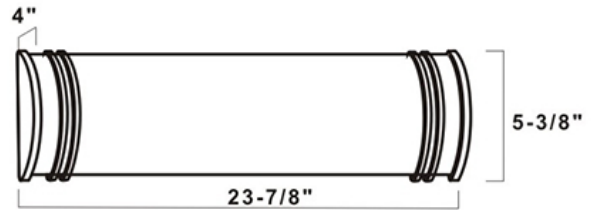

Maximum Candela = 704.708 Located At Horizontal Angle = 90, Vertical Angle = 5
1 - Vertical Plane Through Horizontal Angles (0 - 180)
2 - Vertical Plane Through Horizontal Angles (90 - 270)

WARRANTY

2-YEAR *