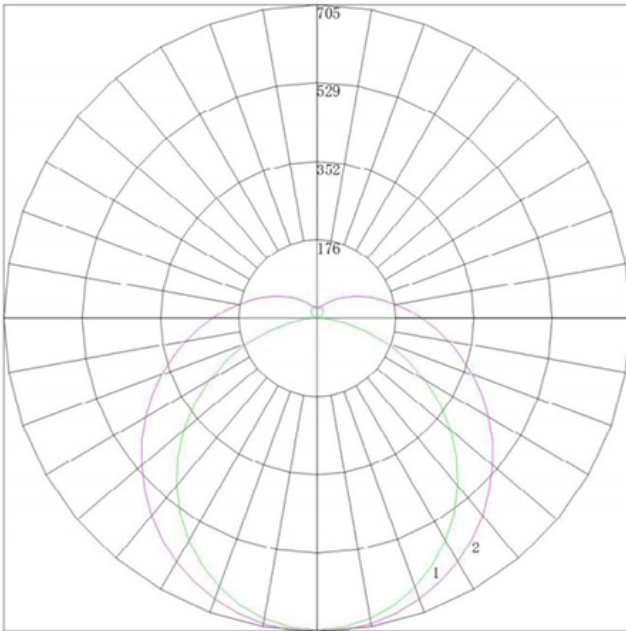

Maximum Candela = 704.708 Located At Horizontal Angle = 90, Vertical Angle = 5
1 - Vertical Plane Through Horizontal Angles (0 - 180)
2 - Vertical Plane Through Horizontal Angles (90 - 270)

WARRANTY

2-YEAR *

Model:#	Description	wattage	lumens
V24SAT/NS-LED	24" 25 Watt LED Vanity Light Nickel Satin Finish,3000K,3500K,4000K	25	1800

JA8-2019

*2 Years Limited Warranty

UPC: 68059658269-4