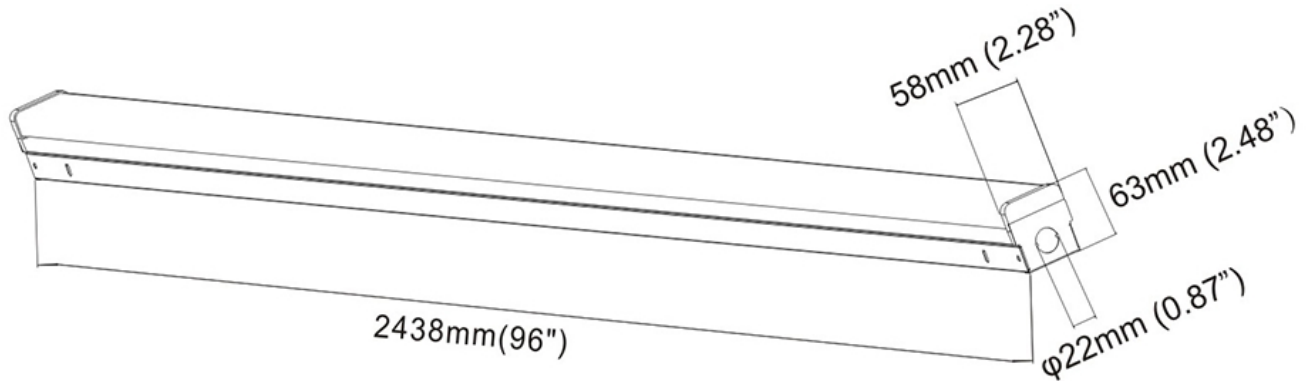

DRIVER: Constant-current LED power supply.

**WARRANTY**

5-YEAR \*

Model:#	Description	wattage	lumens
ST9660XS-LED/3CCT	8 Ft Covered Strip Light Fixture, with Lens, 3CCT Setting Warm White, Cool White, Day Light	60	6900