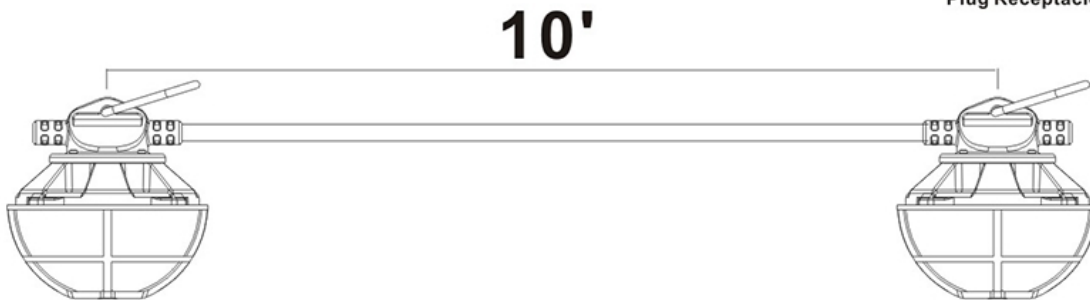

LED
TECHNOLOGY

50,000 Hours Life, 50Watt LED, 120VAC

Applications:

Jobsite, Barns, Work Sites

Features:

- Indoor & Outdoor
- ETL Wet Location Approved
- Weatherproof
- Includes 5x10 watt LED lamp 50 watts total
- 50 ft and 5 lamps, 10 ft apart
- Link up to 8 strings together
- Flexible Heavy-Duty cord
- Instant on, Instant Bright, Lamps Lasts up to 50,000 Hours
- No UV or Infrared Radiation
- Day Light, 5000 Kelvin
- 1200 lumens per lamp 6000 total lumen equivalent to 400W incandescent

Three Prong
Plug Receptacle

WARRANTY

3-YEAR *

Model:#	Description	wattage	lumens
SL-5H50/850	10 Watt x5 LED Lamp, Day Light	10Wx5	1200x5

*3 Year Limited Warranty

UPC: 80680215547-0