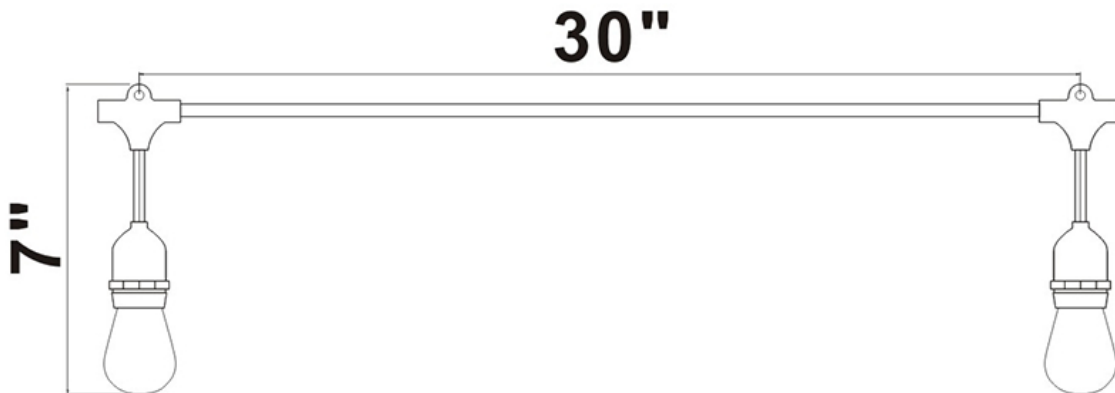

LED
TECHNOLOGY

15,000 Hours Life, 1Watt x18 Lamps, 120VAC

Applications:

String Light.

WIDE
BEAM ANGLE

Specification:

Input Line Voltage:	120VAC
Input Power	1W
Input Line Frequency	60Hz
Lamp Life (Rated)	15,000hrs
Minimum Starting Temp	-21°C/-6°F
Maximum Operating Temp	54°C/130°F
CCT	3000K
CRI	≥80
Lumens	100

Features:

- Indoor & Outdoor
- ETL Wet Location Approved
- Weatherproof
- 48 Ft and Includes 18 Bulbs
- Bulbs spaced 2.5ft apart
- Link Up To 20 Sets
- Flexible Heavy-Duty cord
- Instant on, Instant Bright, Lamps Lasts up to 15,000 Hours
- Warm White, 3000 Kelvin
- Center Stand Design Creates Incandescent Sparkle Effect
- Add Light for Any Occasion Indoors and Outside
- 1 Watt LED S14 Screw in Bulb
- 100 Lumens Per Lamp 1800 Total Lumen Equivalent to 250W Incandescent

WARRANTY

2-YEAR *

Model:#	Description	wattage	lumens	base
SL-4818	48 Ft String Light, with 18/2(SJTW) 18x1Watt S14 Lamps Included, Warm White	1Wx18	1800	E26

* 1 Year on Lamps, 2 Years on Fixture

UPC: 74616080039-4