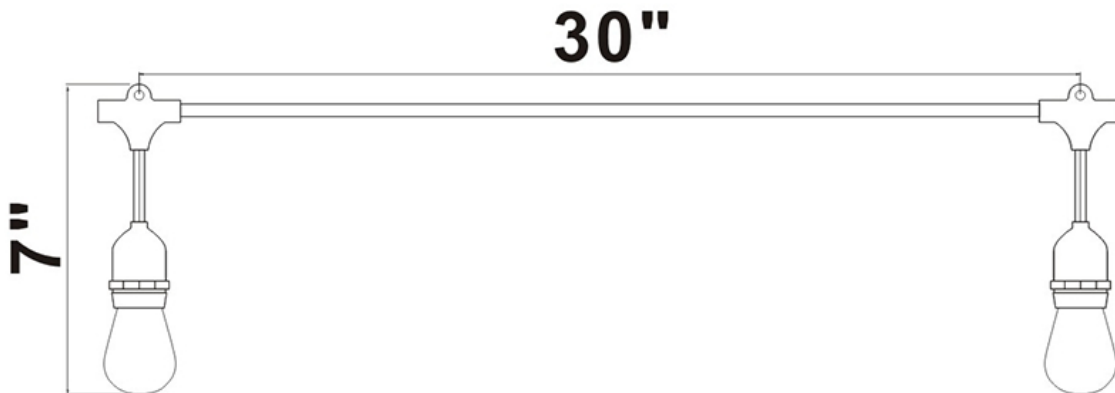

Specification:

Input Line Voltage:	120VAC
Input Power	1W
Input Line Frequency	60Hz
Lamp Life (Rated)	15,000hrs
Minimum Starting Temp	-21°C/-6°F
Maximum Operating Temp	54°C/130°F
CCT	2200K
CRI	≥80
Lumens	100