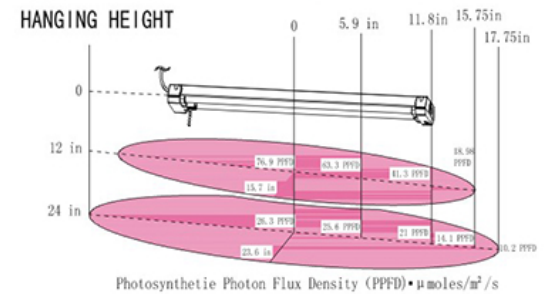

24" DUAL SETTING LED GROW LIGHT

LED
TECHNOLOGY

TARGETED SPECTRUM

DESIGNED TO PRODUCE ONLY WAVELENGTHS OF LIGHT THAT IS MOST BENEFICIAL TO PLANT GROWTH AVOIDS WASTEFUL WHITE LIGHT SPECTRUM

SWITCHES FROM VEGETATIVE STAGE TO FLOWERING/BUDDING STAGE

HANGING OPTIONS

- PERFECT FOR 24" OR 36" SHELVES

- HIGH PPF PLANTS:**
- TOMATOES, PEPPERS, PERENNIALS, CANNABIS
LOW PPF PLANTS
- HERBS AND LEAFY GREENS (SUCH AS BASIL, LETTUCE)

Specifications:

Model#	Description	LED Wattage	Lamp Life	Case Pack	Dimensions (LxWxD)	UPC
SH2424-GRO	24 Inch Two - Stage LED Grow Light	24W	20,000 Hours	10 pcs	24"x4.09"x1.65"	74616080047-9