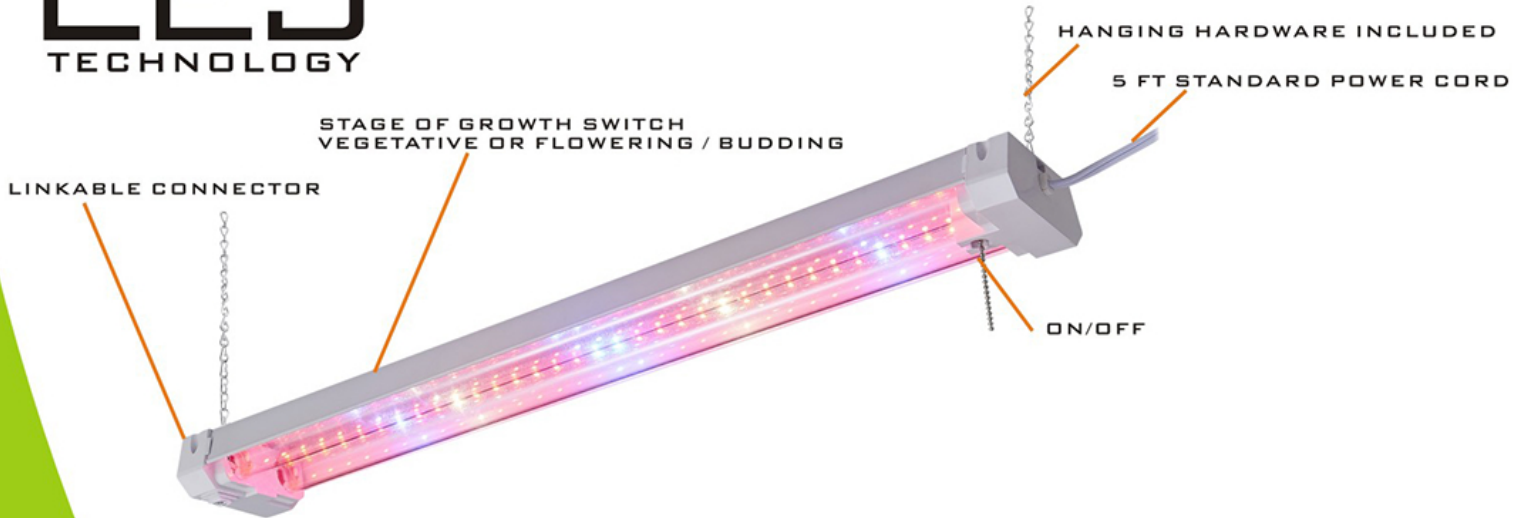

24" DUAL SETTING LED GROW LIGHT

LED
TECHNOLOGY

TARGETED SPECTRUM

DESIGNED TO PRODUCE ONLY WAVELENGTHS OF LIGHT THAT IS MOST BENEFICIAL TO PLANT GROWTH AVOIDS WASTEFUL WHITE LIGHT SPECTRUM

SWITCHES FROM VEGETATIVE STAGE TO FLOWERING/BUDDING STAGE

HANGING OPTIONS

- PERFECT FOR 24" OR 36" SHELVES

- HIGH PPF PLANTS:**
- TOMATOES, PEPPERS, PERENNIALS, CANNABIS
LOW PPF PLANTS
- HERBS AND LEAFY GREENS (SUCH AS BASIL, LETTUCE)

Specifications:

Model#	Description	LED Wattage	Lamp Life	Case Pack	Dimensions (LxWxD)	UPC
SH2424-GRO	24 Inch Two - Stage LED Grow Light	24W	20,000 Hours	10 pcs	24"x4.09"x1.65"	74616080047-9