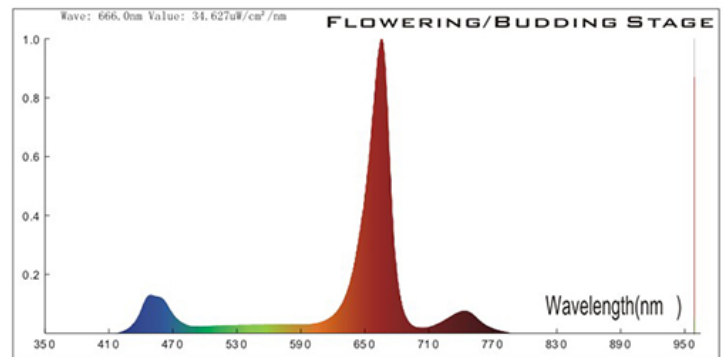

24" DUAL SETTING LED GROW LIGHT

LED
TECHNOLOGY

TARGETED SPECTRUM

DESIGNED TO PRODUCE ONLY WAVELENGTHS OF LIGHT THAT IS MOST BENEFICIAL TO PLANT GROWTH AVOIDS WASTEFUL WHITE LIGHT SPECTRUM

SWITCHES FROM VEGETATIVE STAGE TO FLOWERING/BUDDING STAGE

HANGING OPTIONS

- PERFECT FOR 24" OR 36" SHELVES

- HIGH PPF PLANTS:**
- TOMATOES, PEPPERS, PERENNIALS, CANNABIS
LOW PPF PLANTS
- HERBS AND LEAFY GREENS (SUCH AS BASIL, LETTUCE)

Specifications:

Model#	Description	LED Wattage	Lamp Life	Case Pack	Dimensions (LxWxD)	UPC
SH2424-GRO	24 Inch Two - Stage LED Grow Light	24W	20,000 Hours	10 pcs	24"x4.09"x1.65"	74616080047-9