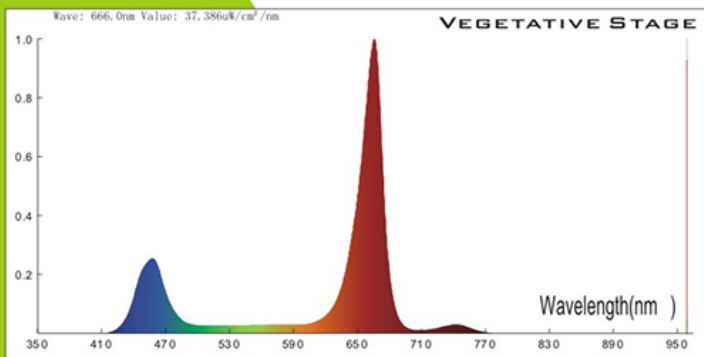

24" DUAL SETTING LED GROW LIGHT

LED
TECHNOLOGY

TARGETED SPECTRUM

DESIGNED TO PRODUCE ONLY WAVELENGTHS OF LIGHT THAT IS MOST BENEFICIAL TO PLANT GROWTH AVOIDS WASTEFUL WHITE LIGHT SPECTRUM

SWITCHES FROM VEGETATIVE STAGE TO FLOWERING/BUDDING STAGE

HANGING OPTIONS

- PERFECT FOR 24" OR 36" SHELVES

- HIGH PPF PLANTS:**
- TOMATOES, PEPPERS, PERENNIALS, CANNABIS
LOW PPF PLANTS
- HERBS AND LEAFY GREENS (SUCH AS BASIL, LETTUCE)

Specifications:

Model#	Description	LED Wattage	Lamp Life	Case Pack	Dimensions (LxWxD)	UPC
SH2424-GRO	24 Inch Two - Stage LED Grow Light	24W	20,000 Hours	10 pcs	24"x4.09"x1.65"	74616080047-9