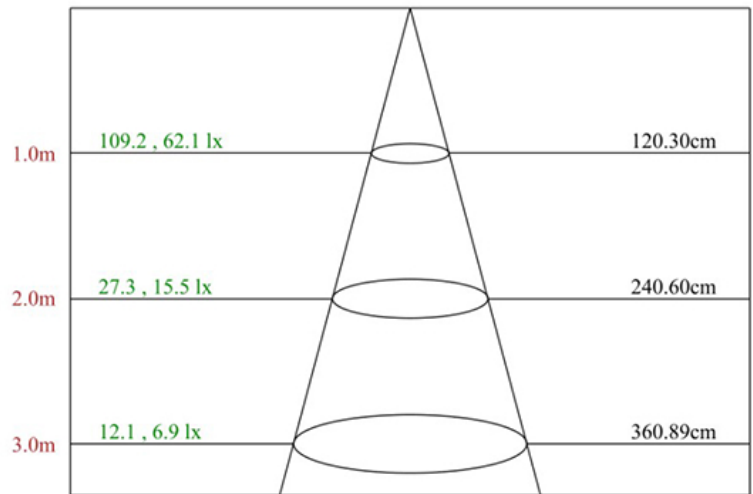

Max , Ave Beam angle of C90plane226.57

Note: The Curves indicate the illuminated area and the average illumination when the luminaire is at different distance.

Model:#	Description	wattage	lumens
S15SAT/NS-LED	15 Watt LED Wall Sconce Nickel Satin Color, Adjustable CCT	15W	800