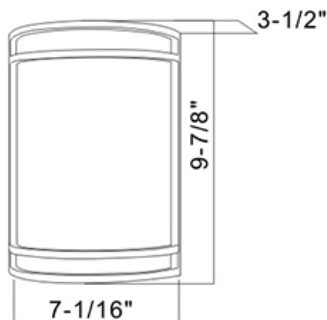

Max , Ave Beam angle of C90plane226.57

Note: The Curves indicate the illuminated area and the average illumination when the luminaire is at different distance.

Model:#	Description	wattage	lumens
S15SAT/NS-LED	15 Watt LED Wall Sconce Nickel Satin Color, Adjustable CCT	15W	800