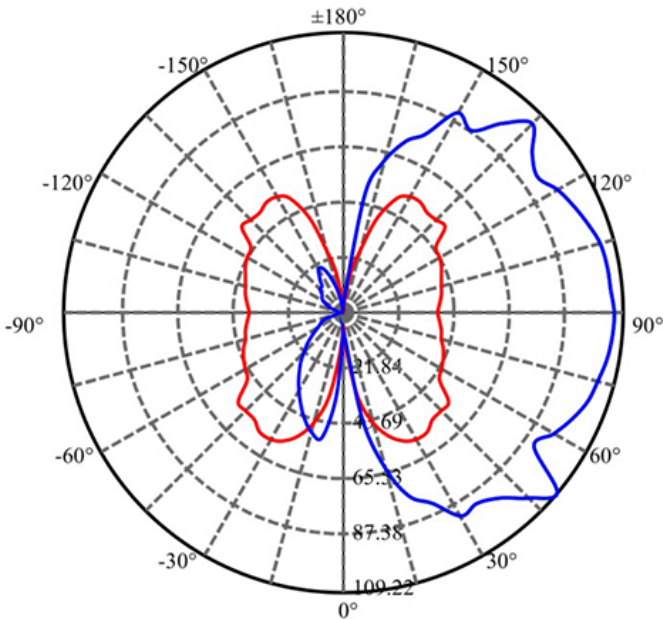

Max , Ave Beam angle of C90plane226.57

Note: The Curves indicate the illuminated area and the average illumination when the luminaire is at different distance.

Model:#	Description	wattage	lumens
S15SAT/NS-LED	15 Watt LED Wall Sconce Nickel Satin Color, Adjustable CCT	15W	800