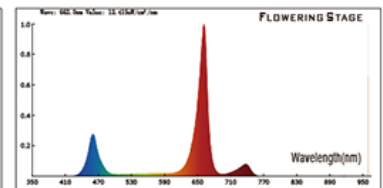

LED TRU-GROW IN POT GROW LIGHT

LED TECHNOLOGY

DUAL SETTING

- Features:**
- Included Far Red LED Chip for Better Plant Growth, waveleghth of 710-750nm
 - Dual Setting Switch: Vegetative Stage to Flowering Stage
 - Timer to Set on Time
 - Switch with Dimming Function
 - Telescoping Stem from 8" to 26" for Placement Into the Plant Pot
 - Includes 4-1/2 Foot USB Cord
 - Includes AC to DC USB Adapter

TARGETED SPECTRUM
DESIGNED TO PRODUCE ONLY WAVELENGTHS OF LIGHT THAT IS MOST BENEFICIAL TO PLANT GROWTH AVOIDS WASTEFUL WHITE LIGHT SPECTRUM

Specifications:

Model#	Description	LED Wattage	Lamp Life	Case Pack	Dimensions (DxH)	UPC
RL10P-GRO	Dual Setting LED Grow Ring Stake Light	10W	15,000 Hours	8 pcs	3.52"x29.84"	74616080051-6

**100-240V 60Hz
AC Adapter
Indoor Use Only
Dimmable**

***PPF OUTPUT 18:**
MEASUREMENT OF PHOTOSYNTHETIC PHOTON FLUX THE HIGHER PPF MEANS HIGHER THE LIGHT AVAILABLE FOR THE PLANT TO ABSORB. HIGH PPF PLANTS: TOMATOES, PEPPERS, CANNABIS. LOW PPF PLANTS: HERBS, LEAFY GREENS.