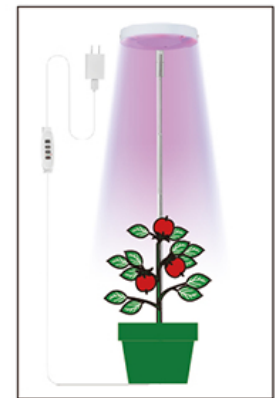

LED TRU-GROW IN POT GROW LIGHT

LED TECHNOLOGY

DUAL SETTING

- Features:**
- Included Far Red LED Chip for Better Plant Growth, waveleghth of 710-750nm
 - Dual Setting Switch: Vegetative Stage to Flowering Stage
 - Timer to Set on Time
 - Switch with Dimming Function
 - Telescoping Stem from 8" to 26" for Placement Into the Plant Pot
 - Includes 4-1/2 Foot USB Cord
 - Includes AC to DC USB Adapter

TARGETED SPECTRUM
DESIGNED TO PRODUCE ONLY WAVELENGTHS OF LIGHT THAT IS MOST BENEFICIAL TO PLANT GROWTH AVOIDS WASTEFUL WHITE LIGHT SPECTRUM

Specifications:

Model#	Description	LED Wattage	Lamp Life	Case Pack	Dimensions (DxH)	UPC
RL10P-GRO	Dual Setting LED Grow Ring Stake Light	10W	15,000 Hours	8 pcs	3.52"x29.84"	74616080051-6

**100-240V 60Hz
AC Adapter
Indoor Use Only
Dimmable**

***PPF OUTPUT 18:**
MEASUREMENT OF PHOTOSYNTHETIC PHOTON FLUX THE HIGHER PPF MEANS HIGHER THE LIGHT AVAILABLE FOR THE PLANT TO ABSORB. HIGH PPF PLANTS: TOMATOES, PEPPERS, CANNABIS. LOW PPF PLANTS: HERBS, LEAFY GREENS.