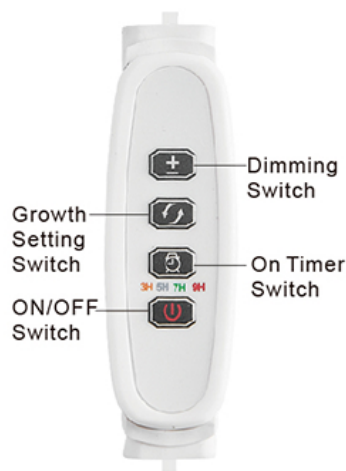

LED TRU-GROW IN POT GROW LIGHT

LED TECHNOLOGY

DUAL SETTING

- Features:**
- Included Far Red LED Chip for Better Plant Growth, waveleghth of 710-750nm
 - Dual Setting Switch: Vegetative Stage to Flowering Stage
 - Timer to Set on Time
 - Switch with Dimming Function
 - Telescoping Stem from 8" to 26" for Placement Into the Plant Pot
 - Includes 4-1/2 Foot USB Cord
 - Includes AC to DC USB Adapter

TARGETED SPECTRUM
DESIGNED TO PRODUCE ONLY WAVELENGTHS OF LIGHT THAT IS MOST BENEFICIAL TO PLANT GROWTH AVOIDS WASTEFUL WHITE LIGHT SPECTRUM

Specifications:

Model#	Description	LED Wattage	Lamp Life	Case Pack	Dimensions (DxH)	UPC
RL10P-GRO	Dual Setting LED Grow Ring Stake Light	10W	15,000 Hours	8 pcs	3.52"x29.84"	74616080051-6