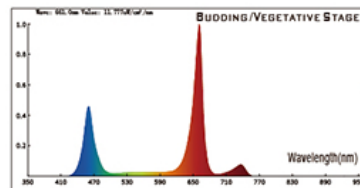

LED TRU-GROW IN POT GROW LIGHT

LED TECHNOLOGY

DUAL SETTING

- Features:**
- Included Far Red LED Chip for Better Plant Growth, waveleghth of 710-750nm
 - Dual Setting Switch: Vegetative Stage to Flowering Stage
 - Timer to Set on Time
 - Switch with Dimming Function
 - Telescoping Stem from 8" to 26" for Placement Into the Plant Pot
 - Includes 4-1/2 Foot USB Cord
 - Includes AC to DC USB Adapter

TARGETED SPECTRUM
DESIGNED TO PRODUCE ONLY WAVELENGTHS OF LIGHT THAT IS MOST BENEFICIAL TO PLANT GROWTH AVOIDS WASTEFUL WHITE LIGHT SPECTRUM

Specifications:

Model#	Description	LED Wattage	Lamp Life	Case Pack	Dimensions (DxH)	UPC
RL10P-GRO	Dual Setting LED Grow Ring Stake Light	10W	15,000 Hours	8 pcs	3.52"x29.84"	74616080051-6

**100-240V 60Hz
AC Adapter
Indoor Use Only
Dimmable**

***PPF OUTPUT 18:**
MEASUREMENT OF PHOTOSYNTHETIC PHOTON FLUX THE HIGHER PPF MEANS HIGHER THE LIGHT AVAILABLE FOR THE PLANT TO ABSORB. HIGH PPF PLANTS: TOMATOES, PEPPERS, CANNABIS. LOW PPF PLANTS: HERBS, LEAFY GREENS.