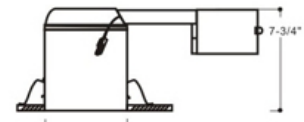

3" 4" & 6" Dedicated LED Recess Can

(Short Can)

LED PLUG
FOR RECESS CAN KIT
COMPLETE TO
TITLE 24

IC RATED

R3RMLD

R3NCLED

#R4RMLD-IC

#R4NCLED-IC

#R6RMLD-IC

#R6NCLED-IC

R6RMSLED-IC/6PK

R6NCSLED-IC/6PK

Features:

- New Construction & Remodel Housing
- IC Rated
- Brackets Come With Pre-installed Nails
- Adjustable Bracket For Easy Installation With Various Beam Widths
- Includes Standard LED Plug (Not a screw in can)

Specifications:

Model#	6Pcs Box UPC	1Pc UPC	Application	Can Size
R3NCLED-/6P	793573-74919-2	793573-74927-7	New Construction	3"
R4NCLED-IC/6P	793573-74834-8	793573-74842-3	New Construction	4"
R6NCLED-IC/6P	793573-74835-5	793573-74843-0	New Construction	6"
R6NCSLED-IC/6P	680596-58267-0	680596-58265-6	New Construction Short Can	6"
R3RMLD-/6P	793573-74920-8	793573-74928-4	Remodel	3"
R4RMLD-IC/6P	793573-74836-2	793573-74844-7	Remodel	4"
R6RMLD-IC/6P	793573-74837-9	793573-74845-4	Remodel	6"
R6RMSLED-IC/6P	680596-58268-7	680596-58266-3	Remodel Short Can	6"