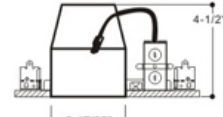

3" 4" & 6" Dedicated LED Recess Can

(Short Can)

LED PLUG
FOR RECESS CAN KIT
COMPLETE TO
TITLE 24

IC RATED

R3RMLD

R3NCLED

#R4RMLD-IC

#R4NCLED-IC

#R6RMLD-IC

#R6NCLED-IC

R6RMSLED-IC/6PK

R6NCSLED-IC/6PK

Features:

- New Construction & Remodel Housing
- IC Rated
- Brackets Come With Pre-installed Nails
- Adjustable Bracket For Easy Installation With Various Beam Widths
- Includes Standard LED Plug (Not a screw in can)