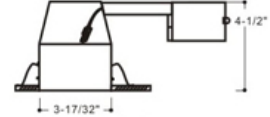

3" 4" & 6" Dedicated LED Recess Can

(Short Can)

LED PLUG
FOR RECESS CAN KIT
COMPLETE TO
TITLE 24

IC RATED

R3RMLD

R3NCLED

#R4RMLD-IC

#R4NCLED-IC

Specifications:

Model#	6Pcs Box UPC	1Pc UPC	Application	Can Size
R3NCLED-/6P	793573-74919-2	793573-74927-7	New Construction	3"
R4NCLED-IC/6P	793573-74834-8	793573-74842-3	New Construction	4"
R6NCLED-IC/6P	793573-74835-5	793573-74843-0	New Construction	6"
R6NCSLED-IC/6P	680596-58267-0	680596-58265-6	New Construction Short Can	6"
R3RMLD-/6P	793573-74920-8	793573-74928-4	Remodel	3"
R4RMLD-IC/6P	793573-74836-2	793573-74844-7	Remodel	4"
R6RMLD-IC/6P	793573-74837-9	793573-74845-4	Remodel	6"
R6RMSLED-IC/6P	680596-58268-7	680596-58266-3	Remodel Short Can	6"