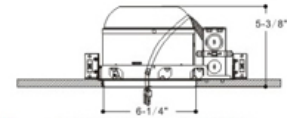

3" 4" & 6" Dedicated LED Recess Can

(Short Can)

LED PLUG
FOR RECESS CAN KIT
COMPLETE TO
TITLE 24

IC RATED

R3RMLD

R3NCLED

#R4RMLD-IC

#R4NCLED-IC

#R6RMLD-IC

#R6NCLED-IC

R6RMSLED-IC/6PK

R6NCSLED-IC/6PK

Features:

- New Construction & Remodel Housing
- IC Rated
- Brackets Come With Pre-installed Nails
- Adjustable Bracket For Easy Installation With Various Beam Widths
- Includes Standard LED Plug (Not a screw in can)

Specifications:

Model#	6Pcs Box UPC	1Pc UPC	Application	Can Size
R3NCLED-/6P	793573-74919-2	793573-74927-7	New Construction	3"
R4NCLED-IC/6P	793573-74834-8	793573-74842-3	New Construction	4"
R6NCLED-IC/6P	793573-74835-5	793573-74843-0	New Construction	6"
R6NCSLED-IC/6P	680596-58267-0	680596-58265-6	New Construction Short Can	6"
R3RMLD-/6P	793573-74920-8	793573-74928-4	Remodel	3"
R4RMLD-IC/6P	793573-74836-2	793573-74844-7	Remodel	4"
R6RMLD-IC/6P	793573-74837-9	793573-74845-4	Remodel	6"
R6RMSLED-IC/6P	680596-58268-7	680596-58266-3	Remodel Short Can	6"