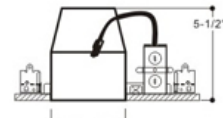

3" 4" & 6" Dedicated LED Recess Can

(Short Can)

LED PLUG
FOR RECESS CAN KIT
COMPLETE TO
TITLE 24

IC RATED

R3RMLD

R3NCLED

#R4RMLD-IC

#R4NCLED-IC

#R6RMLD-IC

#R6NCLED-IC

R6RMSLED-IC/6PK

R6NCSLED-IC/6PK

Features:

- New Construction & Remodel Housing
- IC Rated
- Brackets Come With Pre-installed Nails
- Adjustable Bracket For Easy Installation With Various Beam Widths
- Includes Standard LED Plug (Not a screw in can)