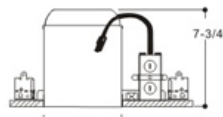

3" 4" & 6" Dedicated LED Recess Can

(Short Can)

LED PLUG
FOR RECESS CAN KIT
COMPLETE TO
TITLE 24

IC RATED

R3RMLD

R3NCLED

#R4RMLD-IC

#R4NCLED-IC

#R6RMLD-IC

#R6NCLED-IC

R6RMSLED-IC/6PK

R6NCSLED-IC/6PK

Features:

- New Construction & Remodel Housing
- IC Rated
- Brackets Come With Pre-installed Nails
- Adjustable Bracket For Easy Installation With Various Beam Widths
- Includes Standard LED Plug (Not a screw in can)

Specifications:

Model#	6Pcs Box UPC	1Pc UPC	Application	Can Size
R3NCLED-/6P	793573-74919-2	793573-74927-7	New Construction	3"
R4NCLED-IC/6P	793573-74834-8	793573-74842-3	New Construction	4"
R6NCLED-IC/6P	793573-74835-5	793573-74843-0	New Construction	6"
R6NCSLED-IC/6P	680596-58267-0	680596-58265-6	New Construction Short Can	6"
R3RMLD-/6P	793573-74920-8	793573-74928-4	Remodel	3"
R4RMLD-IC/6P	793573-74836-2	793573-74844-7	Remodel	4"
R6RMLD-IC/6P	793573-74837-9	793573-74845-4	Remodel	6"
R6RMSLED-IC/6P	680596-58268-7	680596-58266-3	Remodel Short Can	6"