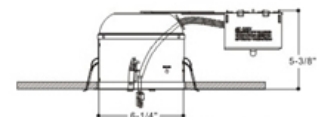

3" 4" & 6" Dedicated LED Recess Can

(Short Can)

LED PLUG
FOR RECESS CAN KIT
COMPLETE TO
TITLE 24

IC RATED

R3RMLD

R3NCLED

#R4RMLD-IC

#R4NCLED-IC

#R6RMLD-IC

#R6NCLED-IC

R6RMSLED-IC/6PK

R6NCSLED-IC/6PK

Features:

- New Construction & Remodel Housing
- IC Rated
- Brackets Come With Pre-installed Nails
- Adjustable Bracket For Easy Installation With Various Beam Widths
- Includes Standard LED Plug (Not a screw in can)

Specifications:

Model#	6Pcs Box UPC	1Pc UPC	Application	Can Size
R3NCLED-/6P	793573-74919-2	793573-74927-7	New Construction	3"
R4NCLED-IC/6P	793573-74834-8	793573-74842-3	New Construction	4"
R6NCLED-IC/6P	793573-74835-5	793573-74843-0	New Construction	6"
R6NCSLED-IC/6P	680596-58267-0	680596-58265-6	New Construction Short Can	6"
R3RMLD-/6P	793573-74920-8	793573-74928-4	Remodel	3"
R4RMLD-IC/6P	793573-74836-2	793573-74844-7	Remodel	4"
R6RMLD-IC/6P	793573-74837-9	793573-74845-4	Remodel	6"
R6RMSLED-IC/6P	680596-58268-7	680596-58266-3	Remodel Short Can	6"