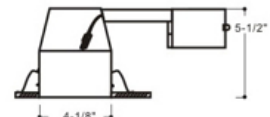

3" 4" & 6" Dedicated LED Recess Can

(Short Can)

LED PLUG
FOR RECESS CAN KIT
COMPLETE TO
TITLE 24

IC RATED

R3RMLD

R3NCLED

#R4RMLD-IC

#R4NCLED-IC

#R6RMLD-IC

#R6NCLED-IC

R6RMSLED-IC/6PK

R6NCSLED-IC/6PK

Features:

- New Construction & Remodel Housing
- IC Rated
- Brackets Come With Pre-installed Nails
- Adjustable Bracket For Easy Installation With Various Beam Widths
- Includes Standard LED Plug (Not a screw in can)

Specifications:

Model#	6Pcs Box UPC	1Pc UPC	Application	Can Size
R3NCLED-/6P	793573-74919-2	793573-74927-7	New Construction	3"
R4NCLED-IC/6P	793573-74834-8	793573-74842-3	New Construction	4"
R6NCLED-IC/6P	793573-74835-5	793573-74843-0	New Construction	6"
R6NCSLED-IC/6P	680596-58267-0	680596-58265-6	New Construction Short Can	6"
R3RMLD-/6P	793573-74920-8	793573-74928-4	Remodel	3"
R4RMLD-IC/6P	793573-74836-2	793573-74844-7	Remodel	4"
R6RMLD-IC/6P	793573-74837-9	793573-74845-4	Remodel	6"
R6RMSLED-IC/6P	680596-58268-7	680596-58266-3	Remodel Short Can	6"