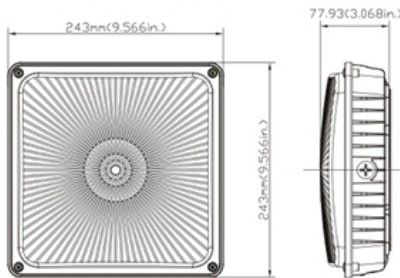

The Average Illuminance Effective Figure

WARRANTY

* 5-YEAR

Model:#	Description	wattage	lumens
LWP45CPF-D/850	45Watt Low Profile LED Canopy Light Bronze Color, Day Light	45W	4200
LWP65CPF-D/850	65Watt Low Profile LED Canopy Light Bronze Color, Day Light	65W	6600