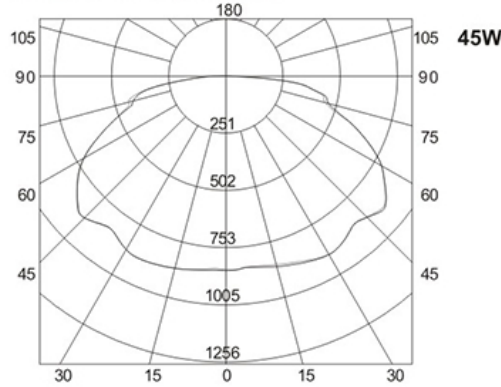

LED
TECHNOLOGY

50,000 Hours Life, 45 & 65 Watt, 120/277VAC 60Hz

Applications:

Parking Lots, Security Lighting, Ceiling Lighting

Features:

- 45W/65W LED Replaces a 150W/200W HID Unit
- Low Profile Design
- Aluminum Rust-Proof Body
- 120/277 Volt Input
- 0~10 Volt Dimmable
- Suitable For Wet Location

Specification:

Input Line Voltage:	120/277VAC
Input Power	45W/65W
Input Line Frequency	60Hz
Lamp Life (Rated)	50,000hrs
Minimum Starting Temp	-20°C/-4°F
Maximum Operating Temp	45°C/113°F
CCT	5000K
CRI	≥80
Lumens	4200/6600
CBCP	903/1380