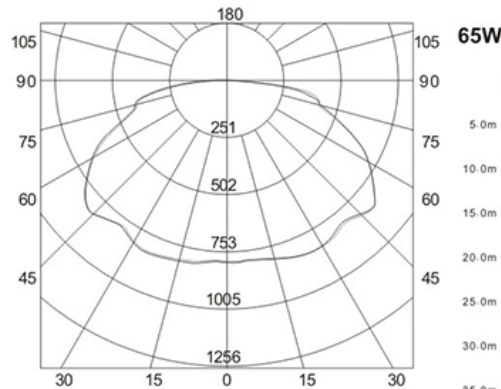

LED
TECHNOLOGY

50,000 Hours Life, 45 & 65 Watt, 120/277VAC 60Hz

Applications:

Parking Lots, Security Lighting, Ceiling Lighting

Features:

- 45W/65W LED Replaces a 150W/200W HID Unit
- Low Profile Design
- Aluminum Rust-Proof Body
- 120/277 Volt Input
- 0~10 Volt Dimmable
- Suitable For Wet Location

Specification:

Input Line Voltage:	120/277VAC
Input Power	45W/65W
Input Line Frequency	60Hz
Lamp Life (Rated)	50,000hrs
Minimum Starting Temp	-20°C/-4°F
Maximum Operating Temp	45°C/113°F
CCT	5000K
CRI	≥80
Lumens	4200/6600
CBCP	903/1380