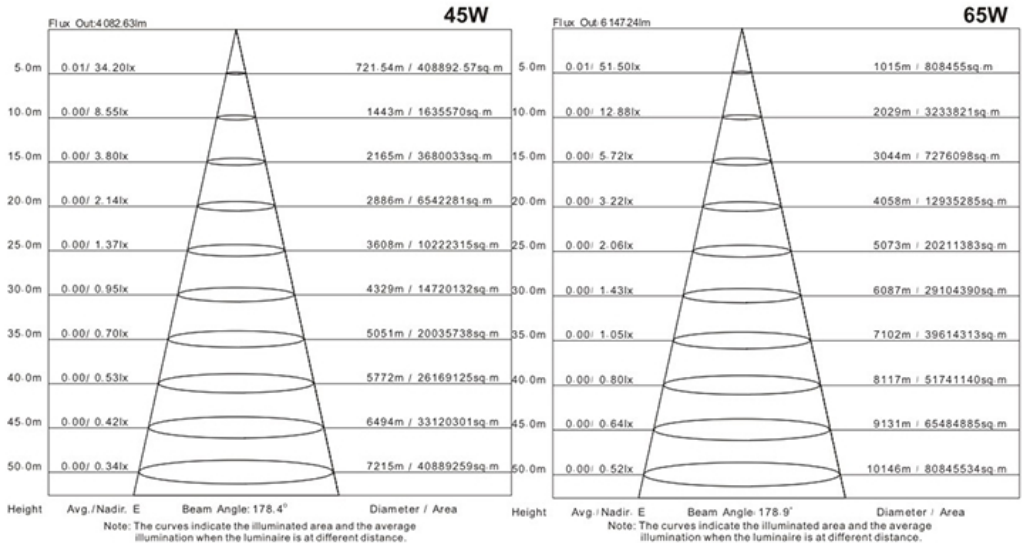

Specification:

Input Line Voltage:	120/277VAC
Input Power	45W/65W
Input Line Frequency	60Hz
Lamp Life (Rated)	50,000hrs
Minimum Starting Temp	-20°C/-4°F
Maximum Operating Temp	45°C/113°F
CCT	5000K
CRI	≥80
Lumens	4200/6600
CBCP	903/1380

The Average Illuminance Effective Figure

WARRANTY

* 5-YEAR

Model:#	Description	wattage	lumens
LWP45CPF-D/850	45Watt Low Profile LED Canopy Light Bronze Color, Day Light	45W	4200
LWP65CPF-D/850	65Watt Low Profile LED Canopy Light Bronze Color, Day Light	65W	6600