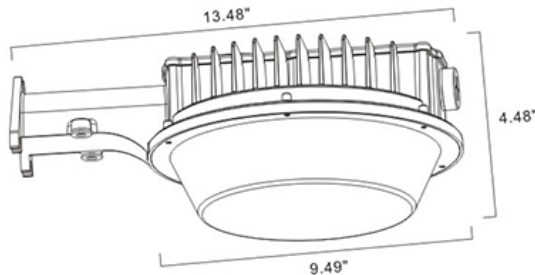

**LED**  
TECHNOLOGY

50,000 Hours Life, 120/96/72 Watt, 120/277VAC 50/60Hz

**Applications:**

Parking Lots, Security Lighting, Ceiling Lighting

**Features:**

- Adjustable 120/96/72W
- Adjustable 3CCT 3000K/4000K/5000K
- Includes Dusk to Dawn Photocell Sensor with on/off Switch
- Can be Wall or Post Mounted.
- Rugged Corrosion Resistant Cast Aluminum Housing
- Poly Carbonate Lens
- IP65 Outdoor Wet Location

ADJUSTABLE LIGHT COLOR

ADJUSTABLE WATT

120 WATTS	15,600 LUMENS
96 WATTS	12,480 LUMENS
72 WATTS	9,360 LUMENS

**Specification:**

Input Line Voltage:	120/277VAC
Input Power	120/96/72W
Input Line Frequency	60Hz
Lamp Life (Rated)	50,000hrs
Minimum Starting Temp	-40°C/-40°F
Maximum Operating Temp	40°C/104°F
CCT	3000K/4000K/5000K
CRI	≥70
Lumens	15600/12480/9360
CBCP	5025

Height	Eavg, Emax	Angle: 118.50deg	Diameter
1m	1233, 5091lx		336.14cm
2m	308.3, 1273lx		672.28cm
3m	137.0, 565.7lx		1008.41cm
4m	77.08, 318.2lx		1344.55cm
5m	49.33, 203.6lx		1680.69cm
6m	34.26, 141.4lx		2016.83cm
7m	25.17, 103.9lx		2352.97cm
8m	19.27, 79.5lx		2689.10cm
9m	15.23, 62.8lx		3025.24cm
10m	12.33, 50.9lx		3361.38cm