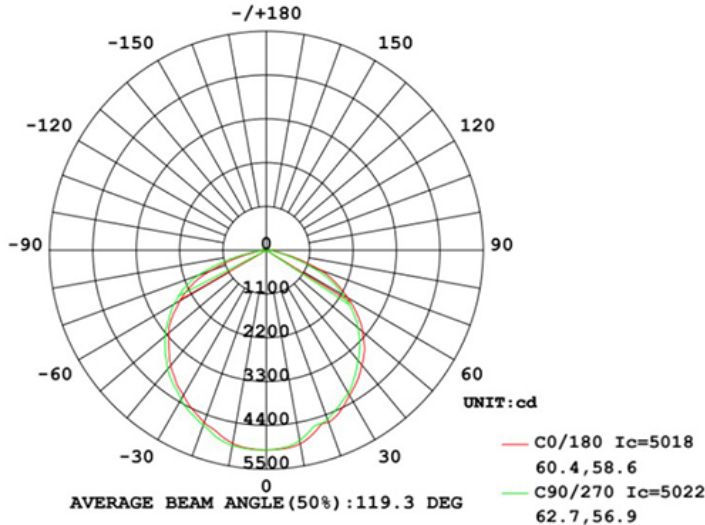

ADJUSTABLE LIGHT COLOR

ADJUSTABLE WATT

120 WATTS	15,600 LUMENS
96 WATTS	12,480 LUMENS
72 WATTS	9,360 LUMENS

**Specification:**

Input Line Voltage:	120/277VAC
Input Power	120/96/72W
Input Line Frequency	60Hz
Lamp Life (Rated)	50,000hrs
Minimum Starting Temp	-40°C/-40°F
Maximum Operating Temp	40°C/104°F
CCT	3000K/4000K/5000K
CRI	≥70
Lumens	15600/12480/9360
CBCP	5025

Height	Eavg, Emax	Angle: 118.50deg	Diameter
1m	1233, 5091lx		336.14cm
2m	308.3, 1273lx		672.28cm
3m	137.0, 565.7lx		1008.41cm
4m	77.08, 318.2lx		1344.55cm
5m	49.33, 203.6lx		1680.69cm
6m	34.26, 141.4lx		2016.83cm
7m	25.17, 103.9lx		2352.97cm
8m	19.27, 79.5lx		2689.10cm
9m	15.23, 62.8lx		3025.24cm
10m	12.33, 50.9lx		3361.38cm

Note: The curves indicate the illuminated area and the average illumination when the luminaire is at different distance.

Model:#	Description	wattage	lumens
LWP100YP-BZ/CCT	120/96/72Watt LED Area/Barn Light Bronze Color, Adjustable 3CCT W/Photocell	120/96/72W	15600/12480/9360