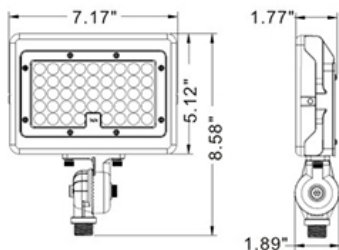

ADJUSTABLE WATT	
50 WATTS	6,850 LUMENS
35 WATTS	4,795 LUMENS

ADJUSTABLE LIGHT COLOR	
3000K WARM WHITE	
4000K COOL WHITE	
5000K DAY LIGHT	

Specification:

Input Line Voltage:	120-277VAC
Input Power	50/35W
Input Line Frequency	60Hz
Lamp Life (Rated)	50,000hrs
Minimum Starting Temp	-20°C/-4°F
Maximum Operating Temp	40°C/104°F
Adjustable CCT	3000K/4000K/5000K
CRI	≥80
Lumens	6850/4795
CBCP	2052
Dimmable	0-10V

Luminous Intensity Distribution Curve

Illuminance at a Distance

Dist(m)	Enadir(lx)	Dh/Dv_B(m)	S_B(sq.m)	Eav_B(lx)
1.0	2052.23	3.24/2.64	7.8	322.19
2.0	513.06	6.48/5.29	31.2	80.55
3.0	228.03	9.72/7.93	70.3	35.80
4.0	128.26	12.96/10.58	124.9	20.14
5.0	82.09	16.20/13.22	195.2	12.89
6.0	57.01	19.43/15.86	281.0	8.95
7.0	41.88	22.67/18.51	382.5	6.58
8.0	32.07	25.91/21.15	499.6	5.03
9.0	25.34	29.15/23.80	632.3	3.98
10.0	20.52	32.39/26.44	780.6	3.22

Dh Dv Beam Angle(B): H116.6 V105.8 Field Angle(F): H150.1 V147.9

Note: The curves indicate the illuminated area and the average illumination when the luminaire is at different distance.

Weight: 2.31 LB

Life Hours
50,000