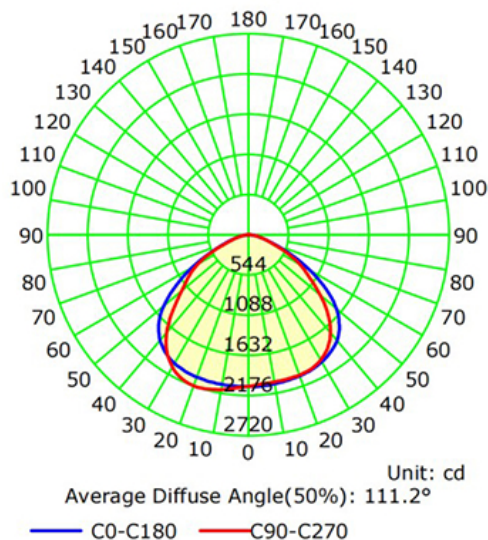

ADJUSTABLE WATT	
50 WATTS	6,850 LUMENS
35 WATTS	4,795 LUMENS

ADJUSTABLE LIGHT COLOR	
3000K WARM WHITE	
4000K COOL WHITE	
5000K DAY LIGHT	

Specification:

Input Line Voltage:	120-277VAC
Input Power	50/35W
Input Line Frequency	60Hz
Lamp Life (Rated)	50,000hrs
Minimum Starting Temp	-20°C/-4°F
Maximum Operating Temp	40°C/104°F
Adjustable CCT	3000K/4000K/5000K
CRI	≥80
Lumens	6850/4795
CBCP	2052
Dimmable	0-10V

Luminous Intensity Distribution Curve

Illuminance at a Distance

Dist(m)	Enadir(lx)	Dh/Dv_B(m)	S_B(sq.m)	Eav_B(lx)
1.0	2052.23	3.24/2.64	7.8	322.19
2.0	513.06	6.48/5.29	31.2	80.55
3.0	228.03	9.72/7.93	70.3	35.80
4.0	128.26	12.96/10.58	124.9	20.14
5.0	82.09	16.20/13.22	195.2	12.89
6.0	57.01	19.43/15.86	281.0	8.95
7.0	41.88	22.67/18.51	382.5	6.58
8.0	32.07	25.91/21.15	499.6	5.03
9.0	25.34	29.15/23.80	632.3	3.98
10.0	20.52	32.39/26.44	780.6	3.22

Dh Dv Beam Angle(B): H116.6 V105.8 Field Angle(F): H150.1 V147.9

Note: The curves indicate the illuminated area and the average illumination when the luminaire is at different distance.

Weight: 2.31 LB

Life Hours
50,000