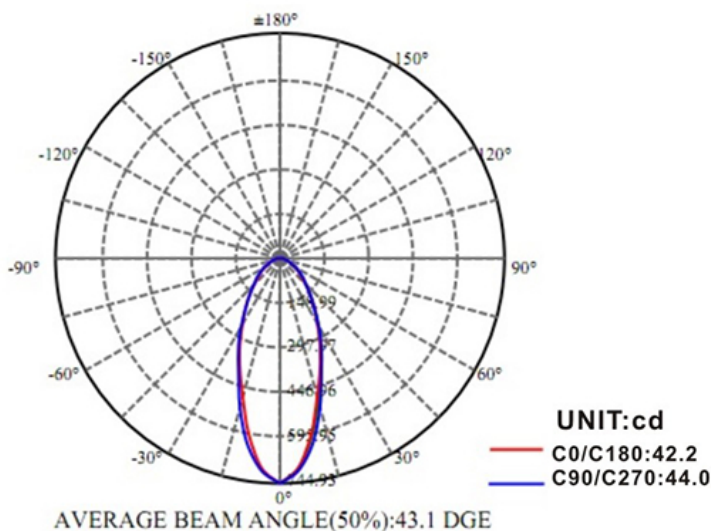

**LED**  
TECHNOLOGY

**50,000 Hours Life, 9.5 Watt, 120VAC, 90CRI**

**Applications:**

4" Recessed, Down Light with J-Box  
Indoor And Damp Locations Use

**Features:**

- Pivoting Gimbal head
- Adjustable CCT 2700K, 3000K, 3500K, 4000K, and 5000K
- Replace Incandescent Save 80% Energy (50 Watt Equivalent)
- Rated Life of 50,000 Hr
- Dims on Most Standard Household Dimmers Down to 10%
- IC Rated
- Flicker Free
- High Efficacy 90CRI True Color
- Knockout for Romex or Flex Connection

**Specification:**

Input Line Voltage:	120VAC
Input Power:	9.5W
Input Line Frequency:	60Hz
Lamp Life (Rated):	50,000hrs
Minimum Starting Temp:	-20°C/-4°F
Maximum Operating Temp:	40°C/104°F
Adjustable CCT:	2700K/3000K/3500K/4000K/5000K
CRI:	≥90
Lumens:	700
Beam Angle:	43°
CBCP:	744
Dimmable:	Standard Triac Dimmer