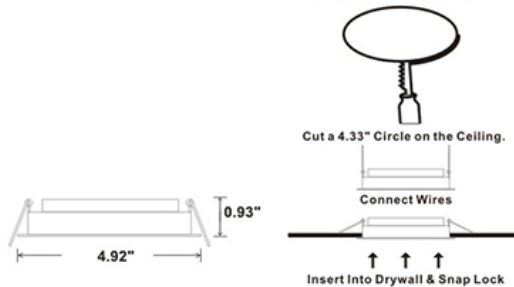

**LED**  
TECHNOLOGY

**50,000 Hours Life, 9.5 Watt, 120VAC, 90CRI**

**Applications:**

4" Recessed, Down Light with J-Box  
Indoor And Damp Locations Use

**Features:**

- Pivoting Gimbal head
- Adjustable CCT 2700K, 3000K, 3500K, 4000K, and 5000K
- Replace Incandescent Save 80% Energy (50 Watt Equivalent)
- Rated Life of 50,000 Hr
- Dims on Most Standard Household Dimmers Down to 10%
- IC Rated
- Flicker Free
- High Efficacy 90CRI True Color
- Knockout for Romex or Flex Connection

**Specification:**

Input Line Voltage:	120VAC
Input Power:	9.5W
Input Line Frequency:	60Hz
Lamp Life (Rated):	50,000hrs
Minimum Starting Temp:	-20°C/-4°F
Maximum Operating Temp:	40°C/104°F
Adjustable CCT:	2700K/3000K/3500K/4000K/5000K
CRI:	≥90
Lumens:	700
Beam Angle:	43°
CBCP:	744
Dimmable:	Standard Triac Dimmer

**EASY INSTALLATION**

**WARRANTY**  
2-YEAR\*

Model:#	Description	wattage	lumens	Socket
LC9RT4-NCBXPVT/CCT	4 Inch Gimbal Down Light Dimmable With J-Box, 5CCT	9.5W	700	N/A

\* 2 Year Limited Warranty    Damp Locations Rated    This Luminaire is JA8-2019 Compliant    UPC: 80680215624-8