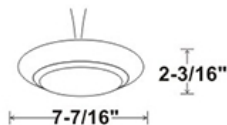

LED
TECHNOLOGY

50,000 Hours Life, 15Watt, 120VAC

Applications:

3.5"-4" J-Box, Indoor And Wet Locations Use
7 Inch Surface Mount Luminaire

Features:

- Recess look, Fits Standard 3.5"-4"J-Box
- Replace Incandescent Save 80% Energy (120 Watt Equivalent)
- Instant Bright, High Power LED Bulb
- Rated Life of 50,000 Hr
- Smooth Dimming to 10% or Below
- Dims on Most Standard Household Dimmers
- Suitable for Wet Location
- High Efficacy 90CRI True Color

For: 3-1/2 Or Larger J-Boxes

Note: The curves indicate the illuminated area and the average illumination when the luminaire is at different distance.

WARRANTY
2-YEAR*

Model:#	Description	wattage	lumens	Socket
LC20RT6-DISK/WW	3.5"-4" J-Box Dimmable Surface Mount Disk 3000K Warm White	15W	1000	Wire