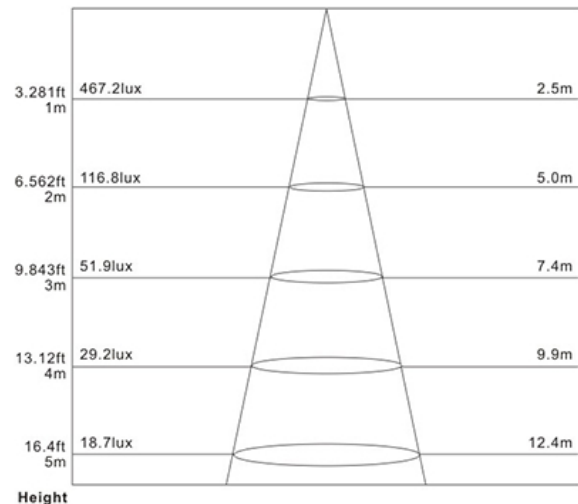

Note: The curves indicate the illuminated area and the average illumination when the luminaire is at different distance.

WARRANTY
2-YEAR*

Model:#	Description	wattage	lumens	Socket
LC20RT6-DISK/WW	3.5"-4" J-Box Dimmable Surface Mount Disk 3000K Warm White	15W	1000	Wire

* 2 Year Limited Warranty

This Luminaire is JA8-2019 Compliant

UPC: LC20RT6-DISK/WW 793573-74929-1