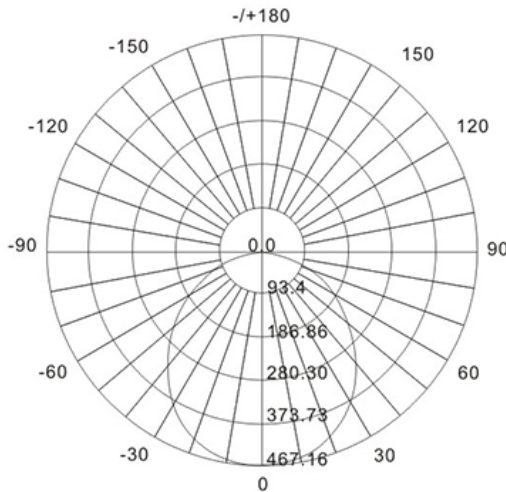

LED
TECHNOLOGY

50,000 Hours Life, 15Watt, 120VAC

Applications:

3.5"-4" J-Box, Indoor And Wet Locations Use
7 Inch Surface Mount Luminaire

Features:

- Recess look, Fits Standard 3.5"-4"J-Box
- Replace Incandescent Save 80% Energy (120 Watt Equivalent)
- Instant Bright, High Power LED Bulb
- Rated Life of 50,000 Hr
- Smooth Dimming to 10% or Below
- Dims on Most Standard Household Dimmers
- Suitable for Wet Location
- High Efficacy 90CRI True Color

Specification:

Input Line Voltage:	120VAC
Input Power	15
Input Line Frequency	60Hz
Lamp Life (Rated)	50,000hrs
Minimum Starting Temp	-20°C/-4°F
Maximum Operating Temp	40°C/104°F
CCT	3000K
CRI	≥90
Lumens	1000
CBCP	467
Beam Angle	100°
Dimmable	Standard Triac Dimmer