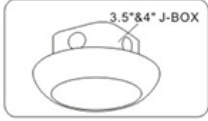

LED
TECHNOLOGY

50,000 Hours Life, 15Watt, 120VAC

Applications:

3.5"-4" J-Box, Indoor And Wet Locations Use
7 Inch Surface Mount Luminaire

Features:

- Recess look, Fits Standard 3.5"-4"J-Box
- Replace Incandescent Save 80% Energy (120 Watt Equivalent)
- Instant Bright, High Power LED Bulb
- Rated Life of 50,000 Hr
- Smooth Dimming to 10% or Below
- Dims on Most Standard Household Dimmers
- Suitable for Wet Location
- High Efficacy 90CRI True Color

For: 3-1/2 Or Larger J-Boxes

Note: The curves indicate the illuminated area and the average illumination when the luminaire is at different distance.

WARRANTY
2-YEAR*

Model:#	Description	wattage	lumens	Socket
LC20RT6-DISK/WW	3.5"-4" J-Box Dimmable Surface Mount Disk 3000K Warm White	15W	1000	Wire