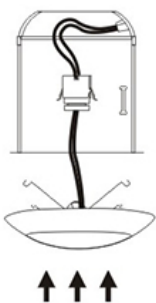

**LED**  
TECHNOLOGY

50,000 Hours Life, 14Watt, 120VAC

**Applications:**

For 6 Inch Recessed Cans  
or Surface Mount to 3.5"-4" J-Box Luminaire

**Features:**

- Adjustable 5CCT 2700K, 3000K, 3500K, 4000K and 5000K
- Recess look, Fits Standard 3.5"-4"J-Box
- Replace Incandescent Save 80% Energy (100 Watt Equivalent)
- Instant Bright, High Power LED Bulb
- Rated Life of 50,000 Hr
- Smooth Dimming to 10% or Below
- Dims on Most Standard Household Dimmers
- Suitable for Wet Location
- High Efficacy 90CRI True Color

Luminous Intensity Distribution Curve

Average Diffuse Angle(50%): 114.9° Unit: cd

For: 3-1/2 Or Larger J-Boxes

**Specification:**

Input Line Voltage:	120VAC
Input Power	14
Input Line Frequency	60Hz
Lamp Life (Rated)	50,000hrs
Minimum Starting Temp	-20°C/-4°F
Maximum Operating Temp	40°C/104°F
Adjustable CCT	2700K/3000K/3500K/4000K/5000K
CRI	≥90
Lumens	1100
CBCP	418
Beam Angle	110°
Dimmable	Standard Triac Dimmer