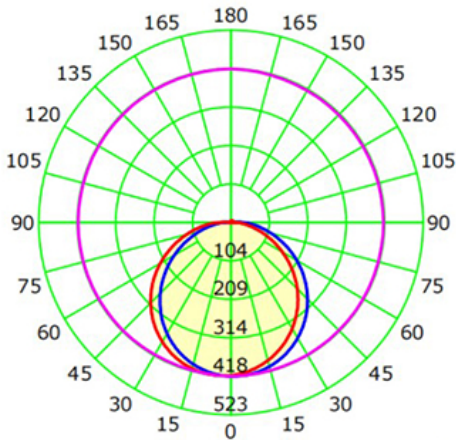

**LED**  
TECHNOLOGY

50,000 Hours Life, 14Watt, 120VAC

**Applications:**

For 6 Inch Recessed Cans  
or Surface Mount to 3.5"-4" J-Box Luminaire

**Features:**

- Adjustable 5CCT 2700K, 3000K, 3500K, 4000K and 5000K
- Recess look, Fits Standard 3.5"-4"J-Box
- Replace Incandescent Save 80% Energy (100 Watt Equivalent)
- Instant Bright, High Power LED Bulb
- Rated Life of 50,000 Hr
- Smooth Dimming to 10% or Below
- Dims on Most Standard Household Dimmers
- Suitable for Wet Location
- High Efficacy 90CRI True Color

Luminous Intensity Distribution Curve

Average Diffuse Angle(50%): 114.9° Unit: cd

For: 3-1/2 Or Larger J-Boxes

**Specification:**

Input Line Voltage:	120VAC
Input Power	14
Input Line Frequency	60Hz
Lamp Life (Rated)	50,000hrs
Minimum Starting Temp	-20°C/-4°F
Maximum Operating Temp	40°C/104°F
Adjustable CCT	2700K/3000K/3500K/4000K/5000K
CRI	≥90
Lumens	1100
CBCP	418
Beam Angle	110°
Dimmable	Standard Triac Dimmer

Note: The curves indicate the illuminated area and the average illumination when the luminaire is at different distance.

**WARRANTY**  
2-YEAR

Model:#	Description	wattage	lumens	Socket
LC20RT6-DISK/CCT	3.5"-4" J-Box Dimmable Surface Mount Disk Adjustable 5CCT	14W	1100	E26