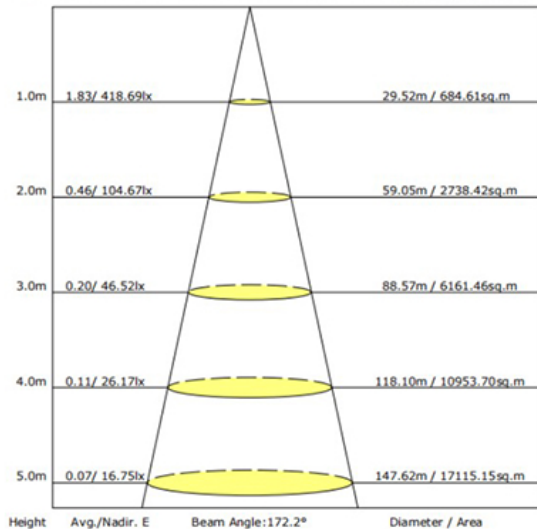

**LED**  
TECHNOLOGY

50,000 Hours Life, 14Watt, 120VAC

**Applications:**

For 6 Inch Recessed Cans  
or Surface Mount to 3.5"-4" J-Box Luminaire

**Features:**

- Adjustable 5CCT 2700K, 3000K, 3500K, 4000K and 5000K
- Recess look, Fits Standard 3.5"-4"J-Box
- Replace Incandescent Save 80% Energy (100 Watt Equivalent)
- Instant Bright, High Power LED Bulb
- Rated Life of 50,000 Hr
- Smooth Dimming to 10% or Below
- Dims on Most Standard Household Dimmers
- Suitable for Wet Location
- High Efficacy 90CRI True Color

Luminous Intensity Distribution Curve

Average Diffuse Angle(50%): 114.9° Unit: cd

For: 3-1/2 Or Larger J-Boxes

**Specification:**

Input Line Voltage:	120VAC
Input Power	14
Input Line Frequency	60Hz
Lamp Life (Rated)	50,000hrs
Minimum Starting Temp	-20°C/-4°F
Maximum Operating Temp	40°C/104°F
Adjustable CCT	2700K/3000K/3500K/4000K/5000K
CRI	≥90
Lumens	1100
CBCP	418
Beam Angle	110°
Dimmable	Standard Triac Dimmer

Note: The curves indicate the illuminated area and the average illumination when the luminaire is at different distance.

**WARRANTY**  
2-YEAR

Model:#	Description	wattage	lumens	Socket
LC20RT6-DISK/CCT	3.5"-4" J-Box Dimmable Surface Mount Disk Adjustable 5CCT	14W	1100	E26