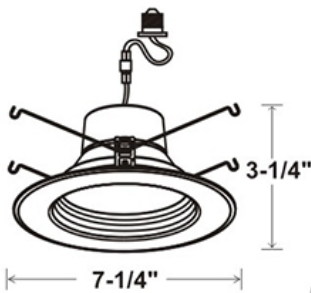

LED
TECHNOLOGY

50,000 Hours Life, 12Watt, 120VAC

Applications:

5" & 6" Recessed Can Kit,
Indoor And Damp Locations Use

This Luminaire
Complies with JA8
California T24
Residential
Requirements

Features:

- Replace Incandescent Save 80% Energy (75 Watt Equivalent)
- Instant Bright, High Power LED Bulb
- Rated Life of 50,000 Hr, Can be Exceeded When Operated on Dimmed Level
- Smooth Dimming to 10% or Below
- Dims on Most Standard Household Dimmers
- Fits Standard 5 & 6 Inch Recess Cans
- Comes with Standard Quick Connect Plug
- Flicker Free
- Tested for No Buzzing
- High Efficacy 90CRI True Color

Specification:

Input Line Voltage:	120VAC
Input Power	12W
Input Line Frequency	60Hz
Lamp Life (Rated)	50,000hrs
Minimum Starting Temp	-20°C/-4°F
Maximum Operating Temp	40°C/104°F
CCT	3000K/4000K/5000K
CRI	≥90
Lumens	850
Beam Angle	90°
CBCP	371
Dimmable	Standard Triac Dimmer

Average beam angle(50%):97.3degree

WARRANTY
5-YEAR*

Lumen output: 592.1Lm

Note: The curves indicate the illuminated area and the average illumination when the luminaire is at different distance.

Model:#	Description	wattage	lumens	Socket
LC12RT6-ECO-B/WW**	6 Inch Dimmable, Baffled Retrofit Can Kit Warm White	12W	850	E26
LC12RT6-ECO-B/CW**	6 Inch Dimmable, Baffled Retrofit Can Kit Cool White	12W	850	E26
LC12RT6-ECO-B/DL	6 Inch Dimmable, Baffled Retrofit Can Kit Day Light	12W	850	E26