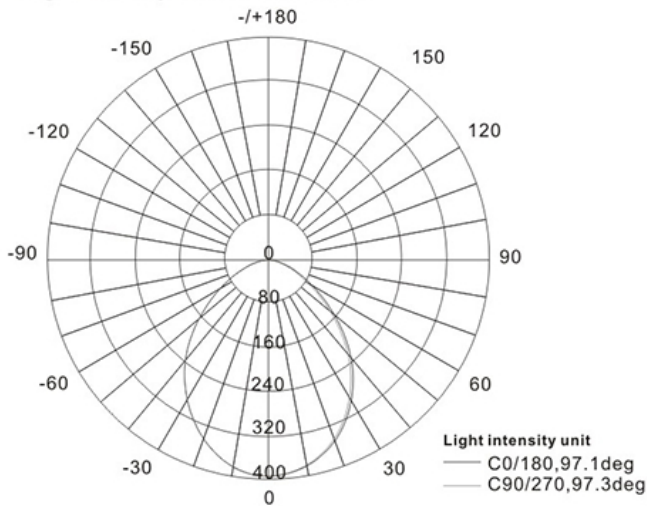

LED
TECHNOLOGY

50,000 Hours Life, 12Watt, 120VAC

Applications:

5" & 6" Recessed Can Kit,
Indoor And Damp Locations Use

This Luminaire
Complies with JA8
California T24
Residential
Requirements

Features:

- Replace Incandescent Save 80% Energy (75 Watt Equivalent)
- Instant Bright, High Power LED Bulb
- Rated Life of 50,000 Hr, Can be Exceeded When Operated on Dimmed Level
- Smooth Dimming to 10% or Below
- Dims on Most Standard Household Dimmers
- Fits Standard 5 & 6 Inch Recess Cans
- Comes with Standard Quick Connect Plug
- Flicker Free
- Tested for No Buzzing
- High Efficacy 90CRI True Color

Specification:

Input Line Voltage:	120VAC
Input Power	12W
Input Line Frequency	60Hz
Lamp Life (Rated)	50,000hrs
Minimum Starting Temp	-20°C/-4°F
Maximum Operating Temp	40°C/104°F
CCT	3000K/4000K/5000K
CRI	≥90
Lumens	850
Beam Angle	90°
CBCP	371
Dimmable	Standard Triac Dimmer

Average beam angle(50%):97.3degree

WARRANTY
5-YEAR*

Lumen output: 592.1Lm

Note: The curves indicate the illuminated area and the average illumination when the luminaire is at different distance.

Model:#	Description	wattage	lumens	Socket
LC12RT6-ECO-B/WW**	6 Inch Dimmable, Baffled Retrofit Can Kit Warm White	12W	850	E26
LC12RT6-ECO-B/CW**	6 Inch Dimmable, Baffled Retrofit Can Kit Cool White	12W	850	E26
LC12RT6-ECO-B/DL	6 Inch Dimmable, Baffled Retrofit Can Kit Day Light	12W	850	E26