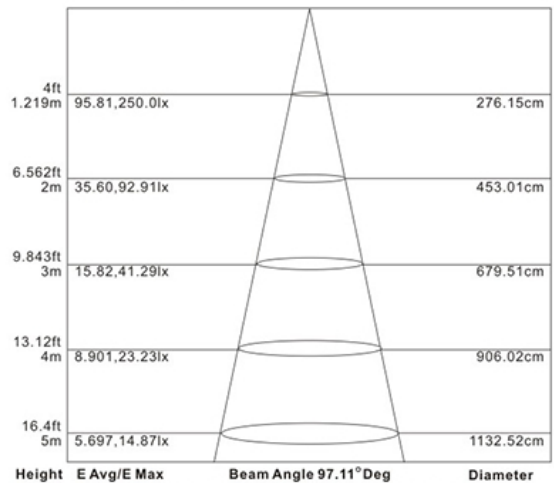

Specification:

Input Line Voltage:	120VAC
Input Power	12W
Input Line Frequency	60Hz
Lamp Life (Rated)	50,000hrs
Minimum Starting Temp	-20°C/-4°F
Maximum Operating Temp	40°C/104°F
CCT	3000K/4000K/5000K
CRI	≥90
Lumens	850
Beam Angle	90°
CBCP	371
Dimmable	Standard Triac Dimmer

Average beam angle(50%):97.3degree

WARRANTY
5-YEAR*

Lumen output: 592.1Lm

Note: The curves indicate the illuminated area and the average illumination when the luminaire is at different distance.

Model:#	Description	wattage	lumens	Socket
LC12RT6-ECO-B/WW**	6 Inch Dimmable, Baffled Retrofit Can Kit Warm White	12W	850	E26
LC12RT6-ECO-B/CW**	6 Inch Dimmable, Baffled Retrofit Can Kit Cool White	12W	850	E26
LC12RT6-ECO-B/DL	6 Inch Dimmable, Baffled Retrofit Can Kit Day Light	12W	850	E26