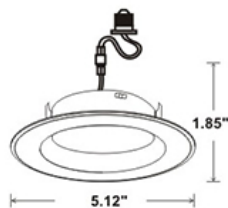

LED
TECHNOLOGY

50,000 Hours Life, 8.7 Watt, 120VAC, 90CRI

Applications:

4" Recessed Can Kit,
Indoor And Damp Locations Use

Features:

- Adjustable 5 Color 2700K, 3000K, 3500K, 4000K and 5000K
- Replace Incandescent Save 80% Energy (75 Watt Equivalent)
- Instant Bright, High Power LED Bulb
- Smooth Dimming to 10% or Below
- Dims on Most Standard Household Dimmers
- Fits Standard 4 Inch Recess Cans
- Comes with Standard Quick Connect Plug
- Flicker Free, Tested for No Buzzing
- High Efficacy 90CRI True Color

Specification:

| | |
|-------------------------|-------------------------------|
| Input Line Voltage: | 120VAC |
| Input Power: | 8.7W |
| Input Line Frequency: | 60Hz |
| Lamp Life (Rated): | 50,000hrs |
| Minimum Starting Temp: | -20°C/-4°F |
| Maximum Operating Temp: | 40°C/104°F |
| Adjustable CCT: | 2700K/3000K/3500K/4000K/5000K |
| CRI: | ≥90 |
| Lumens: | 750 |
| Beam Angle: | 95° |
| CBCP: | 335 |
| Dimmable: | Standard Triac Dimmer |

| Height | E Avg/E Max | Beam Angle 90° Deg | Diameter |
|--------|----------------|--------------------|-----------|
| 1m | 151.7, 339.31x | | 200.00cm |
| 2m | 37.92, 84.821x | | 400.00cm |
| 3m | 16.85, 37.701x | | 600.00cm |
| 4m | 9.479, 21.201x | | 800.00cm |
| 5m | 6.067, 13.571x | | 1000.00cm |
| 6m | 4.213, 9.4241x | | 1200.00cm |
| 7m | 3.095, 6.9241x | | 1400.00cm |
| 8m | 2.370, 5.3011x | | 1600.00cm |
| 9m | 1.872, 4.1891x | | 1800.00cm |
| 10m | 1.517, 3.3931x | | 2000.00cm |

Note: The curves indicate the illuminated area and the average illumination when the luminaire is at different distance.

WARRANTY

2-YEAR*

| Model:# | Description | wattage | lumens | Socket |
|--------------------|---|---------|--------|--------|
| LC10RT4-S3/CCT/6PK | 4 Inch Dimmable, Smooth Retrofit Can Kit 5CCT, 6-Pack | 8.7W | 750 | E26 |