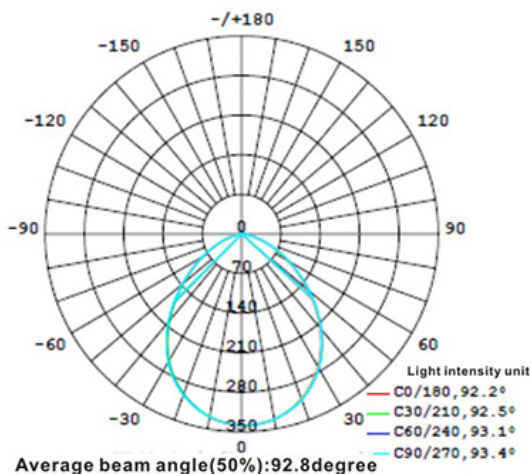

LED
TECHNOLOGY

50,000 Hours Life, 8.7 Watt, 120VAC, 90CRI

Applications:

4" Recessed Can Kit,
Indoor And Damp Locations Use

Features:

- Adjustable 5 Color 2700K, 3000K, 3500K, 4000K and 5000K
- Replace Incandescent Save 80% Energy (75 Watt Equivalent)
- Instant Bright, High Power LED Bulb
- Smooth Dimming to 10% or Below
- Dims on Most Standard Household Dimmers
- Fits Standard 4 Inch Recess Cans
- Comes with Standard Quick Connect Plug
- Flicker Free, Tested for No Buzzing
- High Efficacy 90CRI True Color

Specification:

| | |
|-------------------------|-------------------------------|
| Input Line Voltage: | 120VAC |
| Input Power: | 8.7W |
| Input Line Frequency: | 60Hz |
| Lamp Life (Rated): | 50,000hrs |
| Minimum Starting Temp: | -20°C/-4°F |
| Maximum Operating Temp: | 40°C/104°F |
| Adjustable CCT: | 2700K/3000K/3500K/4000K/5000K |
| CRI: | ≥90 |
| Lumens: | 750 |
| Beam Angle: | 95° |
| CBCP: | 335 |
| Dimmable: | Standard Triac Dimmer |

| Height | E Avg/E Max | Beam Angle 90° Deg | Diameter |
|--------|----------------|--------------------|-----------|
| 1m | 151.7, 339.31x | | 200.00cm |
| 2m | 37.92, 84.821x | | 400.00cm |
| 3m | 16.85, 37.701x | | 600.00cm |
| 4m | 9.479, 21.201x | | 800.00cm |
| 5m | 6.067, 13.571x | | 1000.00cm |
| 6m | 4.213, 9.4241x | | 1200.00cm |
| 7m | 3.095, 6.9241x | | 1400.00cm |
| 8m | 2.370, 5.3011x | | 1600.00cm |
| 9m | 1.872, 4.1891x | | 1800.00cm |
| 10m | 1.517, 3.3931x | | 2000.00cm |

Note: The curves indicate the illuminated area and the average illumination when the luminaire is at different distance.

WARRANTY

2-YEAR*

| Model:# | Description | wattage | lumens | Socket |
|--------------------|---|---------|--------|--------|
| LC10RT4-S3/CCT/6PK | 4 Inch Dimmable, Smooth Retrofit Can Kit 5CCT, 6-Pack | 8.7W | 750 | E26 |