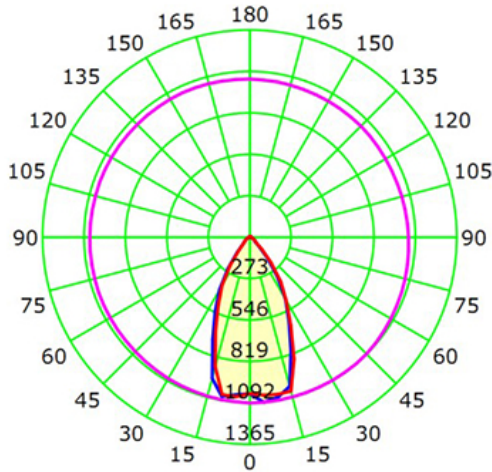

**LED**  
TECHNOLOGY

**25,000 Hours Life, 12 Watt, 120VAC**

**Applications:**

Track Lighting, Spot Lighting, Display Lighting, Recessed Can, Indoor or Outdoor Wet Locations Use

**Features:**

- Replace halogen PAR 38 lamps and save 80% energy (90watt equivalent)
- Rated life of 25,000 Hr can be exceeded when operated on dimmed level, smooth dimming to 10% or below
- Dims on most standard household dimmers
- No UV or infrared radiation
- Title 20 Compliant
- High efficacy 90cri true color

**Specification:**

Input Line Voltage:	120VAC
Input Power	12W
Input Line Frequency	60Hz
Lamp Life (Rated)	25,000hrs
Minimum Starting Temp	-20°C/-4°F
Maximum Operating Temp	40°C/104°F
CCT	3000K
CRI	≥90
Lumens	950
CBCP	1092
Beam Angle	40°
Dimmable	Standard Triac Dimmer

Luminous Intensity Distribution Curve

Average Diffuse Angle(50%): 52.6° Unit: cd

— C0-C180 — C90-C270 — G5

4.72"

**WARRANTY**

**2-YEAR \***

Height E Avg/E Max Beam Angle 85.9° Deg Diameter

Note: The curves indicate the illuminated area and the average illumination when the luminaire is at different distance.