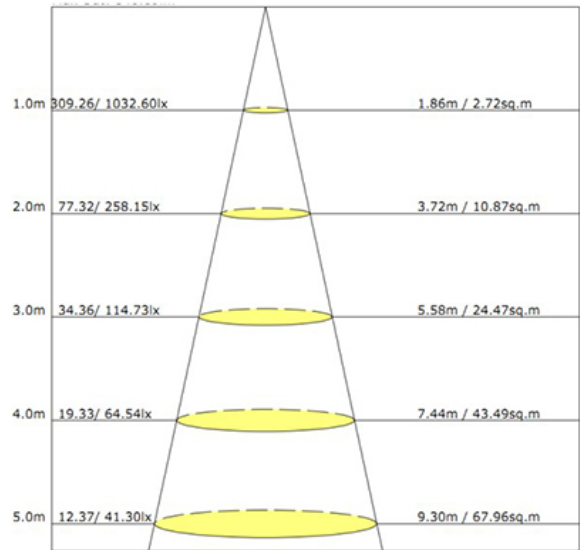

Luminous Intensity Distribution Curve

Average Diffuse Angle(50%): 52.6° Unit: cd

— C0-C180 — C90-C270 — G5

4.72"

**WARRANTY**

**2-YEAR \***

Height E Avg/E Max Beam Angle 85.9° Deg Diameter

Note: The curves indicate the illuminated area and the average illumination when the luminaire is at different distance.