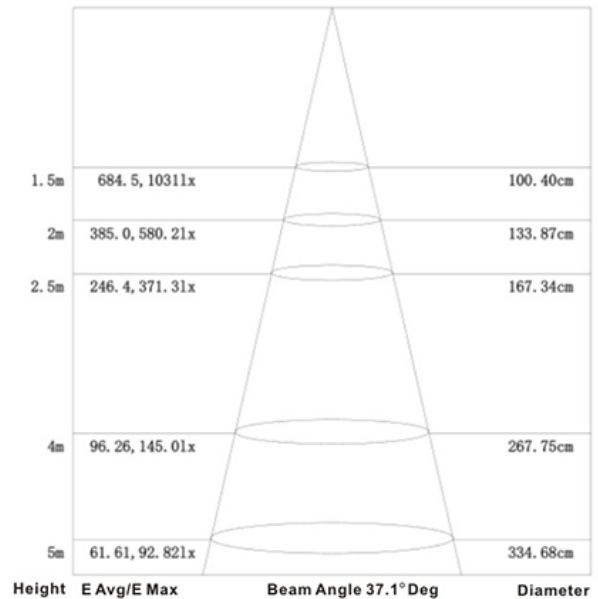

**LED**  
TECHNOLOGY

**25,000 Hours Life, 10 Watt, 120VAC**

**Applications:**

Track Lighting, Spot Lighting, Display Lighting, Recessed Can, Indoor or Outdoor Wet Locations Use

**Features:**

- Replace halogen PAR 30 lamps and save 80% energy (75watt equivalent)
- Instant bright, high power LED bulb
- Rated life of 25,000 Hr can be exceeded when operated on dimmed level, smooth dimming to 10% or below
- Dims on most standard household dimmers
- Title 20 Compliant
- Tested for no buzzing, Flicker free
- High efficacy 90cri true color

**Specification:**

Input Line Voltage:	120VAC
Input Power	10W
Input Line Frequency	60Hz
Lamp Life (Rated)	25,000hrs
Minimum Starting Temp	-20°C/-4°F
Maximum Operating Temp	40°C/104°F
CCT	3000K
CRI	≥90
Lumens	800
CBCP	2300
Beam Angle	40°
Dimmable	Standard Triac Dimmer

**WARRANTY**  
1-YEAR \*

Model:#	Description	wattage	lumens	base
LB75PAR30SS-D/WW	10Watt PAR30 Narrow Flood Lamp Warm White, Wet Location, Title20	10W	800	E26

\* 1 Year Limited Warranty

UPC: 80680215543-2