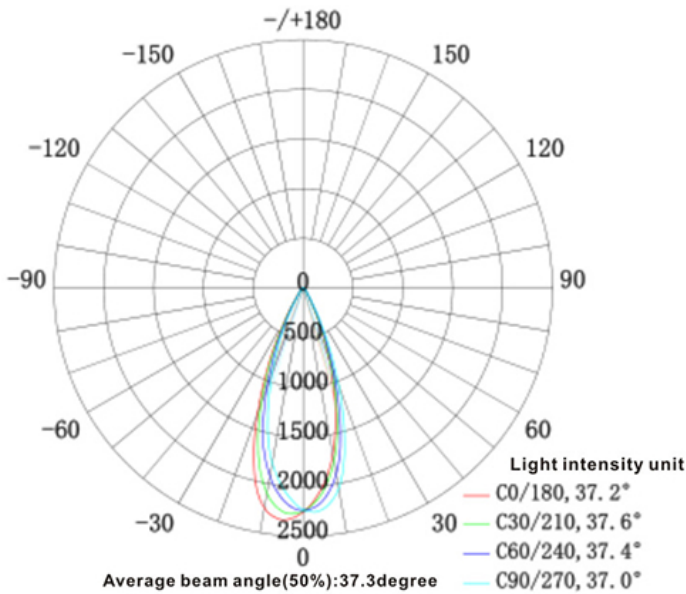

**LED**  
TECHNOLOGY

**25,000 Hours Life, 10 Watt, 120VAC**

**Applications:**

Track Lighting, Spot Lighting, Display Lighting, Recessed Can, Indoor or Outdoor Wet Locations Use

**Features:**

- Replace halogen PAR 30 lamps and save 80% energy (75watt equivalent)
- Instant bright, high power LED bulb
- Rated life of 25,000 Hr can be exceeded when operated on dimmed level, smooth dimming to 10% or below
- Dims on most standard household dimmers
- Title 20 Compliant
- Tested for no buzzing, Flicker free
- High efficacy 90cri true color

**Specification:**

Input Line Voltage:	120VAC
Input Power	10W
Input Line Frequency	60Hz
Lamp Life (Rated)	25,000hrs
Minimum Starting Temp	-20°C/-4°F
Maximum Operating Temp	40°C/104°F
CCT	3000K
CRI	≥90
Lumens	800
CBCP	2300
Beam Angle	40°
Dimmable	Standard Triac Dimmer

**WARRANTY**  
1-YEAR \*

Model:#	Description	wattage	lumens	base
LB75PAR30SS-D/WW	10Watt PAR30 Narrow Flood Lamp Warm White, Wet Location, Title20	10W	800	E26

\* 1 Year Limited Warranty

UPC: 80680215543-2