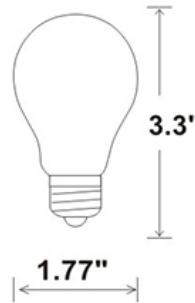

This Luminaire is JA8-2019 Compliant

WARRANTY

2-YEAR *

Model:#	Description	Wattage Per Bulb	Lumens Per Bulb	Base
LB60FA15-D-E26WW/2PK	9 Watt A15 Frosted Bulb, Warm White Dimmable 2 Pack(2 Lamps Per Color Packed)	9W	750	E26

*Based on 3hours usage a day

This Luminaire is JA8-2019 Compliant

UPC: 80680215555-5