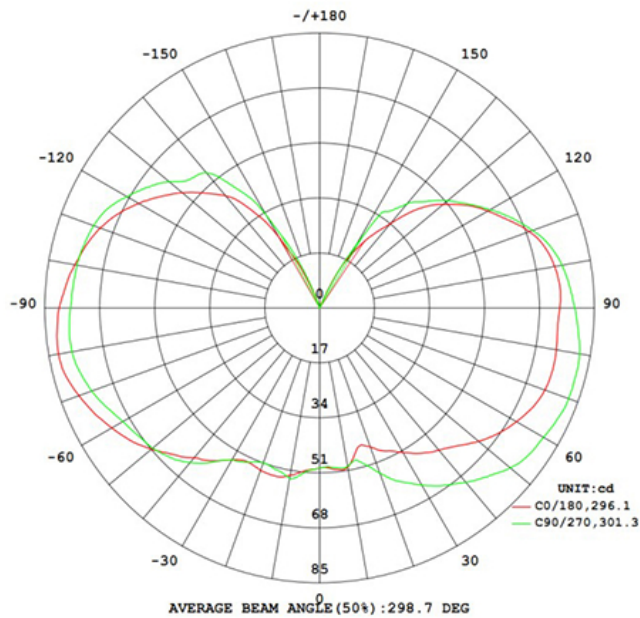

### Specification:

Input Line Voltage:	120VAC
Input Power	9W
Input Line Frequency	60Hz
Lamp Life (Rated)	15,000hrs
Minimum Starting Temp	-21°C/-6°F
Maximum Operating Temp	54°C/130°F
CCT	2700K
CRI	≥90
Dimmable	Standard Triac Dimmer
Lumens	750