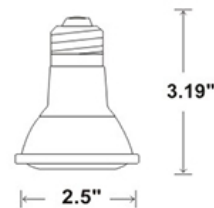

WARRANTY
1-YEAR *

Model:#	Description	wattage	lumens	base
LB50PAR20-D/WW	7Watt PAR20 Narrow Flood Lamp Warm White, Damp Location, Title	7W	575	E26
LB50PAR20-D/DL	7Watt PAR20 Narrow Flood Lamp Day Light, Damp Location, Title	7W	575	E26

* 1 Year Limited Warranty

UPC: LB50PAR20-D/WW 793573-449801
LB50PAR20-D/DL 793573-525499
Wet Location Lamp

Cyber Tech Lighting, Inc.
331 S Hale Avenue Fullerton, CA 92831
Tel: 714-543-8500, 1-877-60CYBER Fax: 714-543-8501
www.cybertechlighting.com