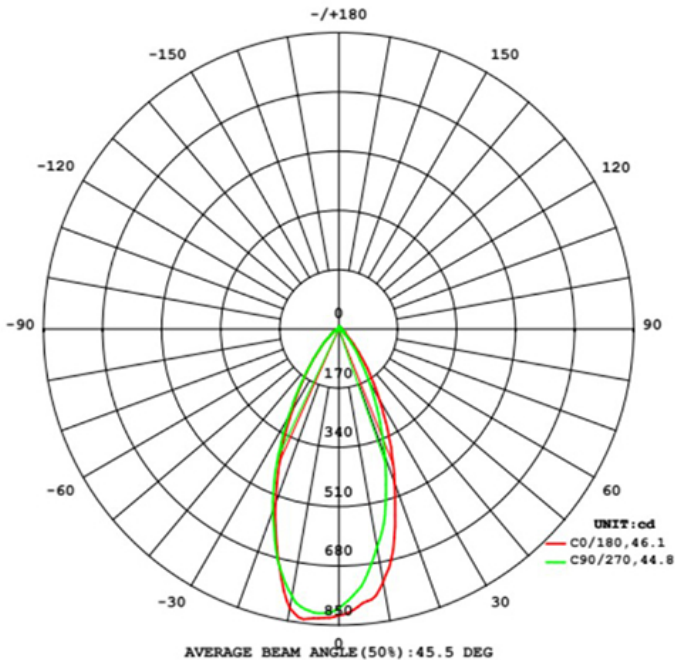

LED
TECHNOLOGY

25,000 Hours Life, 7 Watt, 120VAC

Applications:

Track Lighting, Spot Lighting, Display Lighting, Recessed Can,
Indoor or Outdoor Wet Locations Use

Features:

- Replace halogen PAR 20 lamps and save 80% energy (50watt equivalent)
- Instant bright, high power LED bulb
- Rated life of 25,000 Hr can be exceeded when operated on dimmed level, smooth dimming to 10% or below
- Dims on most standard household dimmers
- High efficacy 90cri true color

Specification:

Input Line Voltage:	120VAC
Input Power	7W
Input Line Frequency	60Hz
Lamp Life (Rated)	25,000hrs
Minimum Starting Temp	-20°C/-4°F
Maximum Operating Temp	40°C/104°F
CCT	3000K/5000K
CRI	≥90
Lumens	575/575
CBCP	860
Beam Angle	40°
Dimmable	Standard Triac Dimmer