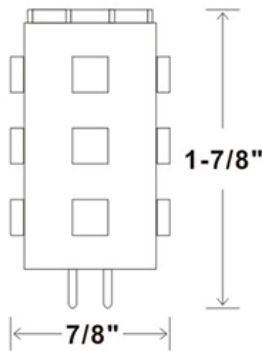

Specification:

Input Line Voltage:..... 12V AC/DC
Input Power..... 4 W
Input Line Frequency 50/60Hz
Lamp Life (Rated)..... 15,000hrs
Minimum Starting Temp .....-20°C
Maximum Operating Temp..... 40°C
CCT 3000K
CRI 80
Lumens 200