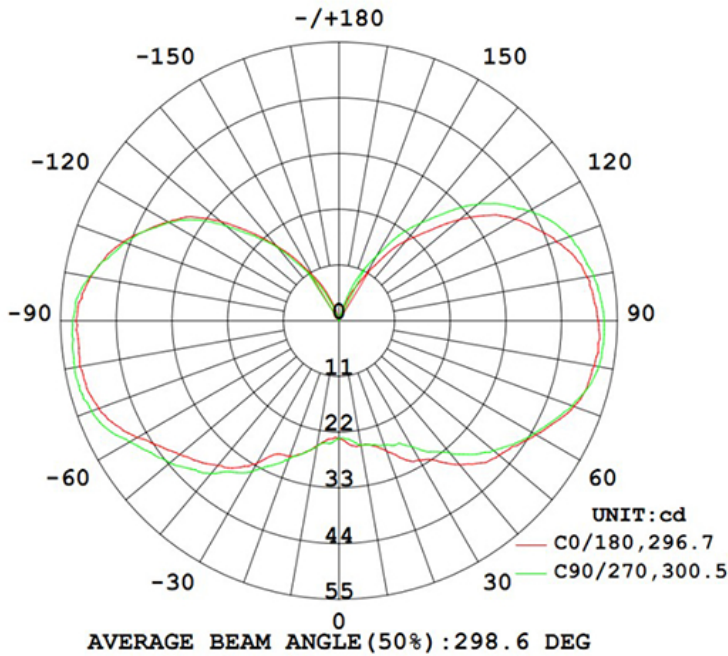

**Specification:**

Input Line Voltage:	120VAC
Input Power	5W
Input Line Frequency	60Hz
Lamp Life (Rated)	15,000hrs
Minimum Starting Temp	-21°C/-6°F
Maximum Operating Temp	54°C/130°F
CCT	2700K
CRI	≥90
Dimmable	Standard Triac Dimmer
Lumens	450