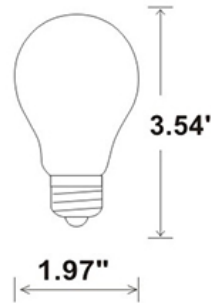

WARRANTY
2-YEAR *

Model:#	Description	Wattage Per Bulb	Lumens Per Bulb	Base
LB40CA15-D-E26WW/2PK	5 Watt A15 Clear Bulb, Warm White Dimmable 2 Pack(2 Lamps Per Color Packed)	5W	450	E26

*Based on 3hours usage a day

UPC: 80680215552-4