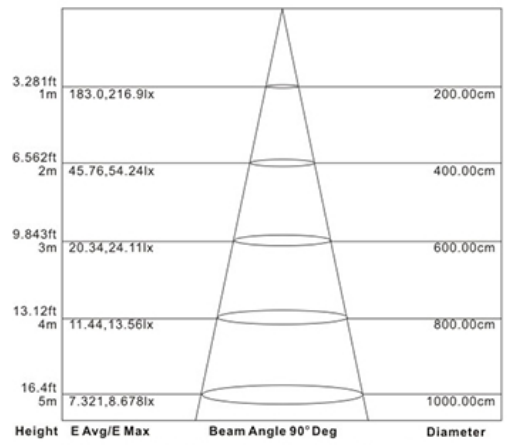

### Specification:

Input Line Voltage:	100-277VAC
Input Power	36W
Input Line Frequency	60Hz
Lamp Life (Rated)	40,000hrs
Minimum Starting Temp	-20°C/-4°F
Maximum Operating Temp	40°C/104°F
CCT	3000K/5000K
CRI	≥80
Lumens	3800
Beam Angle	Omni Directional
IP Rating	64
CBCP	450