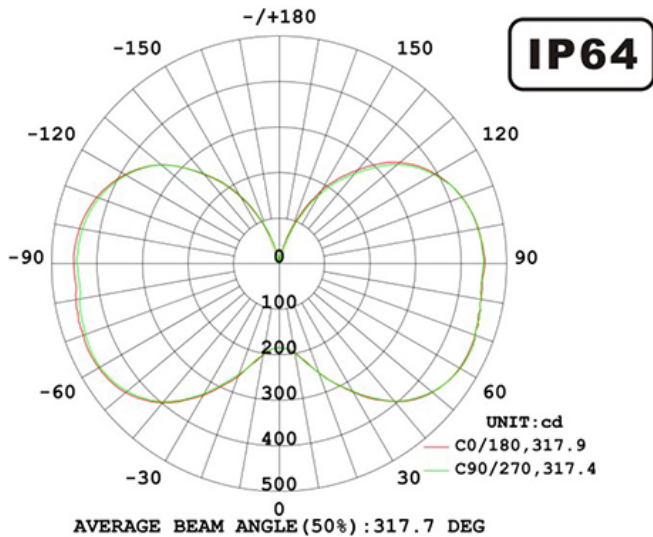

**LED**  
TECHNOLOGY

40,000 Hours Life, 36Watt, 100-277VAC 60Hz

### Specification:

Input Line Voltage:	100-277VAC
Input Power	36W
Input Line Frequency	60Hz
Lamp Life (Rated)	40,000hrs
Minimum Starting Temp	-20°C/-4°F
Maximum Operating Temp	40°C/104°F
CCT	3000K/5000K
CRI	≥80
Lumens	3800
Beam Angle	Omni Directional
IP Rating	64
CBCP	450