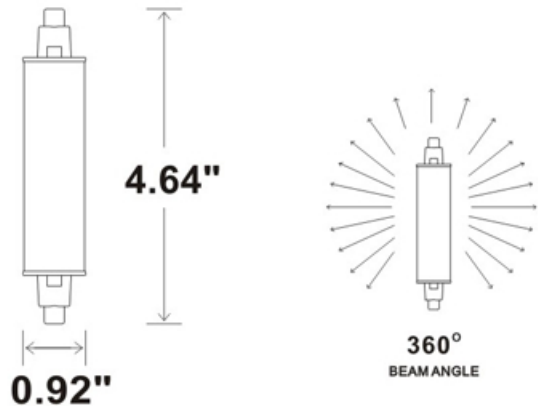

Features:

- Replace Existing 150W Halogen And Save 80% Energy
- Instant On, Instant bright, Last up to 15,000 hours
- No UV Or Infrared Radiation
- Warm White, High CRI Lamp

Specification:

Input Line Voltage:	120VAC
Input Power	10W
Input Line Frequency	60Hz
Lamp Life (Rated)	15,000hrs
Minimum Starting Temp	-20°C/-4°F
Maximum Operating Temp	40°C/104°F
CCT	3000K
CRI	≥ 80
Lumens	1000
Beam Angle	360°
Dimmable	Standard Triac Dimmer