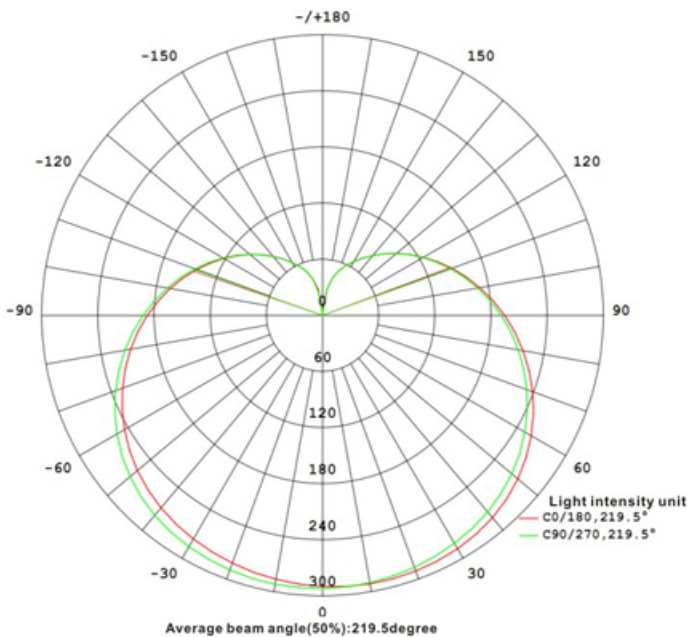

LED
TECHNOLOGY

**25,000 Hours Life, 17 Watt (125Watt Equivalent),
120VAC**

Applications:

Pendants, Desk Lamps, Wall Fixtures, Table lamps

Features:

- Replace 125 Watt Incandescent Lamps
- Instant On, High Power LED Bulb
- Rated Life Of 25,000 Hr
- Dimmable
- A21 Lamp Type

Specification:

Input Line Voltage:	120VAC
Input Power	17W
Input Line Frequency	60Hz
Lamp Life (Rated)	25,000hrs
Minimum Starting Temp	-20°C/-4°F
Maximum Operating Temp	40°C/104°F
CCT	2700K/5000K
CRI	≥80
Lumens	2000/2000
Beam Angle	215°
Dimmable	Standard Triac Dimmer