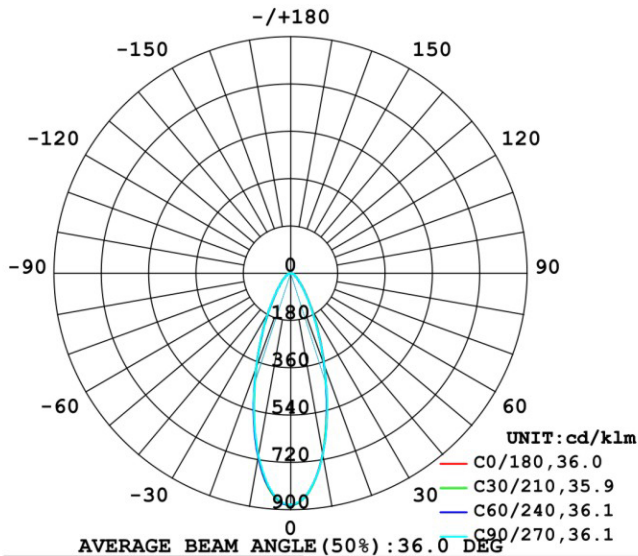

LED
TECHNOLOGY

**35,000 Hours Life, 10 Watt , 12Volt AC/DC
50Watt Equivalent**

Applications:

Recess Ground Cans, Pool, Etc.

Features:

- Water Tight Wet Location
- Replace Existing Incandescent PAR 36 Lamps And Save 80% Energy
- Instant On, High Power LED Bulb
- Rated Life Of 35,000 Hr
- Contains No Mercury
- Extruded/Cut Aluminum Body For Longer Life
- No UV Or Infrared Radiation
- Warm White, High CRI Lamp
- Branded Chip

Specification:

Input Line Voltage:	12V AC/DC
Input Power	10W
Input Line Frequency	60Hz
Lamp Life (Rated)	35,000hrs
Minimum Starting Temp	-20°C/-4°F
Maximum Operating Temp	40°C/104°F
CCT	3000K
CRI	80
Lumens	650
CBCP	883
Beam Angle	40°
Base	G53