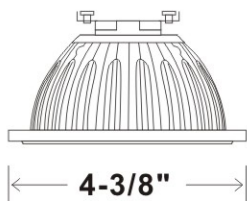

LED
TECHNOLOGY

**35,000 Hours Life, 10 Watt , 12Volt AC/DC
50Watt Equivalent**

Applications:

Recess Ground Cans, Pool, Etc.

Features:

- Water Tight Wet Location
- Replace Existing Incandescent PAR 36 Lamps And Save 80% Energy
- Instant On, High Power LED Bulb
- Rated Life Of 35,000 Hr
- Contains No Mercury
- Extruded/Cut Aluminum Body For Longer Life
- No UV Or Infrared Radiation
- Warm White, High CRI Lamp
- Branded Chip

Specification:

Input Line Voltage:	12V AC/DC
Input Power	10W
Input Line Frequency	60Hz
Lamp Life (Rated)	35,000hrs
Minimum Starting Temp	-20°C/-4°F
Maximum Operating Temp	40°C/104°F
CCT	3000K
CRI	80
Lumens	650
CBCP	883
Beam Angle	40°
Base	G53