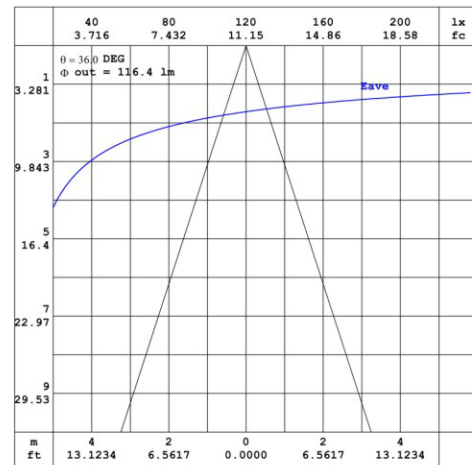

LED
TECHNOLOGY

**35,000 Hours Life, 10 Watt , 12Volt AC/DC
50Watt Equivalent**

Applications:

Recess Ground Cans, Pool, Etc.

Features:

- Water Tight Wet Location
- Replace Existing Incandescent PAR 36 Lamps And Save 80% Energy
- Instant On, High Power LED Bulb
- Rated Life Of 35,000 Hr
- Contains No Mercury
- Extruded/Cut Aluminum Body For Longer Life
- No UV Or Infrared Radiation
- Warm White, High CRI Lamp
- Branded Chip

Specification:

Input Line Voltage:	12V AC/DC
Input Power	10W
Input Line Frequency	60Hz
Lamp Life (Rated)	35,000hrs
Minimum Starting Temp	-20°C/-4°F
Maximum Operating Temp	40°C/104°F
CCT	3000K
CRI	80
Lumens	650
CBCP	883
Beam Angle	40°
Base	G53