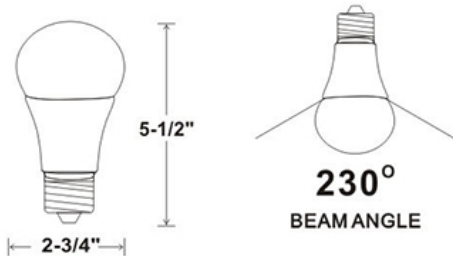

Note: The curves indicate the illuminated area and the average illumination when the luminaire is at different distance.

WARRANTY
1-YEAR *

Model:#	Description Per Bulb	wattage Per Bulb	Incandescent Equivalent Per Bulb	lumens	base
LB100A-D/WW	15Watt Dimmable A Bulb Warm White	15W	100W	1600	E26
LB100A-D/DL	15Watt Dimmable A Bulb Day Light	15W	100W	1600	E26

* 1 Year Limited Warranty

For open air fixtures only

UPC: LB100A-D/WW 680596-58300-4
LB100A-D/DL 680596-58301-1