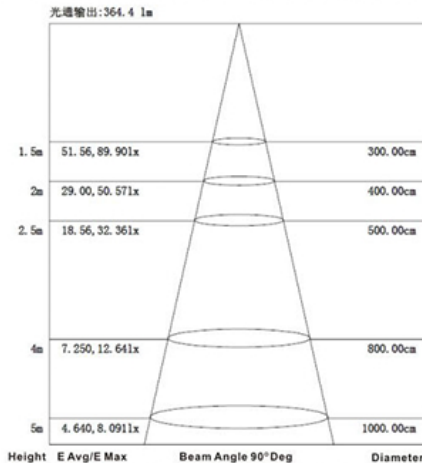

**LED**  
TECHNOLOGY

**15,000 Hours Life, 15Watt (100Watt Equivalent), 120VAC**

**Applications:**

*Pendants, Desk Lamps, Wall Fixtures, Table lamps*

**Features:**

- Replace Existing 100 Watt Incandescent Lamps
- Instant On, High Power LED Bulb
- Rated Life Of 15,000 Hr Can Be Exceeded When Operated On Dimmed Level
- Dims On Most Standard Household Dimmers
- Contains No Mercury
- No UV Or Infrared Radiation
- High CRI Lamp

**Specification:**

Input Line Voltage:..... 120VAC  
 Input Power..... 15W  
 Input Line Frequency..... 60Hz  
 Lamp Life (Rated)..... 15,000hrs  
 Minimum Starting Temp..... -20°C/-4°F  
 Maximum Operating Temp..... 40°C/104°F  
 CCT..... 2700K/5000K  
 CRI..... ≥ 90  
 Lumens..... 1600/1600  
 Dimmable..... Standard Triac Dimmer  
 Beam Angle..... 230°