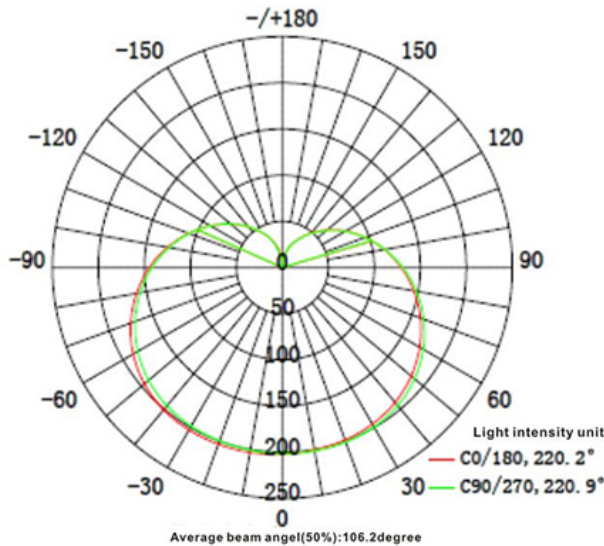

**LED**  
TECHNOLOGY

**15,000 Hours Life, 15Watt (100Watt Equivalent), 120VAC**

**Applications:**

*Pendants, Desk Lamps, Wall Fixtures, Table lamps*

**Features:**

- Replace Existing 100 Watt Incandescent Lamps
- Instant On, High Power LED Bulb
- Rated Life Of 15,000 Hr Can Be Exceeded When Operated On Dimmed Level
- Dims On Most Standard Household Dimmers
- Contains No Mercury
- No UV Or Infrared Radiation
- High CRI Lamp

**Specification:**

Input Line Voltage:..... 120VAC  
 Input Power..... 15W  
 Input Line Frequency..... 60Hz  
 Lamp Life (Rated)..... 15,000hrs  
 Minimum Starting Temp..... -20°C/-4°F  
 Maximum Operating Temp..... 40°C/104°F  
 CCT..... 2700K/5000K  
 CRI..... ≥ 90  
 Lumens..... 1600/1600  
 Dimmable..... Standard Triac Dimmer  
 Beam Angle..... 230°

Note: The curves indicate the illuminated area and the average illumination when the luminaire is at different distance.

**WARRANTY**  
**1-YEAR \***

Model:#	Description Per Bulb	wattage Per Bulb	Incandescent Equivalent Per Bulb	lumens	base
LB100A-D/WW	15Watt Dimmable A Bulb Warm White	15W	100W	1600	E26
LB100A-D/DL	15Watt Dimmable A Bulb Day Light	15W	100W	1600	E26