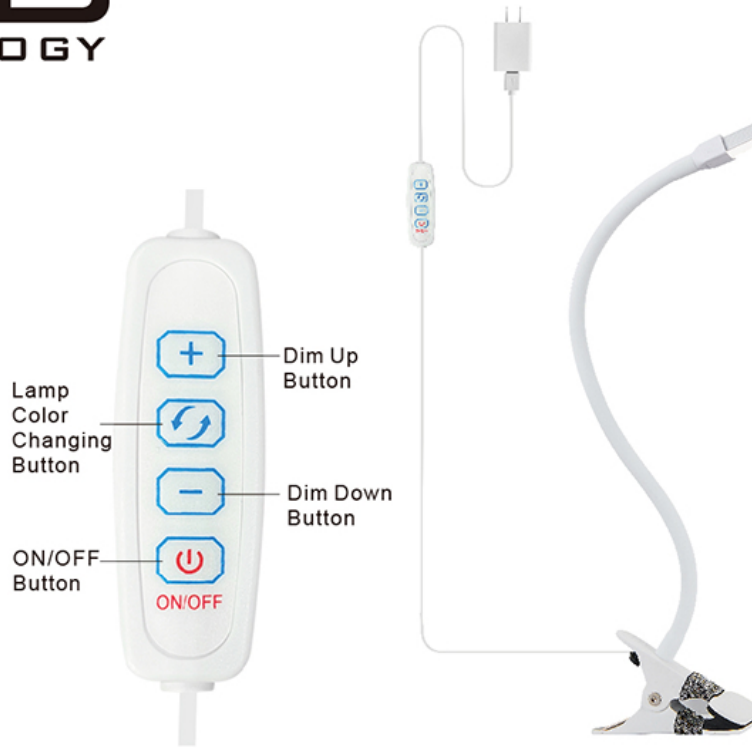

# LED LINEAR CLIP ON LAMP

## LED TECHNOLOGY

**DIMMABLE**

ADJUSTABLE LIGHT COLOR

**3000K**  
WARM WHITE

**4000K**  
COOL WHITE

**5000K**  
DAY LIGHT

### Features:

- Easy Clip On Base, Universal use Lamp
- Adjustable Lamp Color Warm, Cool, and Day Light
- Smooth Dimming Function
- 5ft USB Cord Included
- USB Adapter Included
- Flexible Adjustable Head

Available Colors:  
Black & White