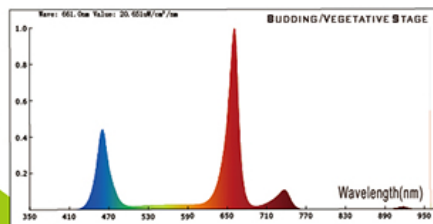

TARGETED SPECTRUM
DESIGNED TO PRODUCE ONLY WAVELENGTHS OF LIGHT THAT IS MOST BENEFICIAL TO PLANT GROWTH
AVOIDS WASTEFUL WHITE LIGHT SPECTRUM