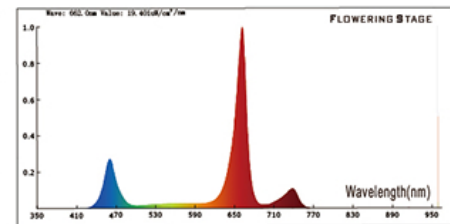

TARGETED SPECTRUM
DESIGNED TO PRODUCE ONLY WAVELENGTHS OF LIGHT THAT IS MOST BENEFICIAL TO PLANT GROWTH
AVOIDS WASTEFUL WHITE LIGHT SPECTRUM