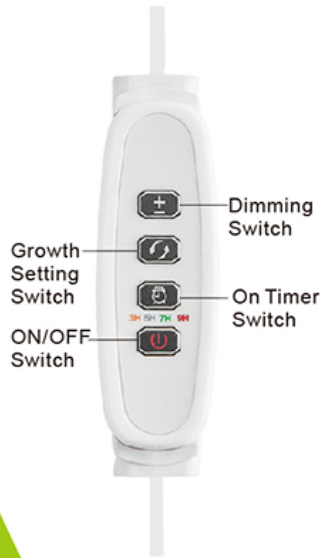

# LED TRU-GROW CLIP ON GROW LIGHT

### Features:

- Included Far Red LED Chip for Better Plant Growth, wavelength of 710-750nm
- Dual Setting Switch: Vegetative Stage to Flowering Stage
- Timer to Set on Time
- Switch with Dimming Function
- Dual Independently Adjustable Head
- Includes 4-1/2 Foot USB Cord
- Includes AC to DC USB Adapter