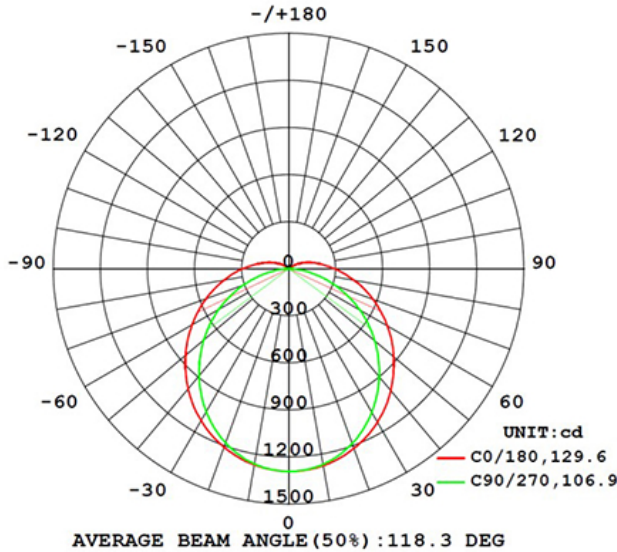

Accessories: (sold separately)

Battery Backup

Motion Sensor

Note: The Curves indicate the illuminated area and the average illumination when the luminaire is at different distance.