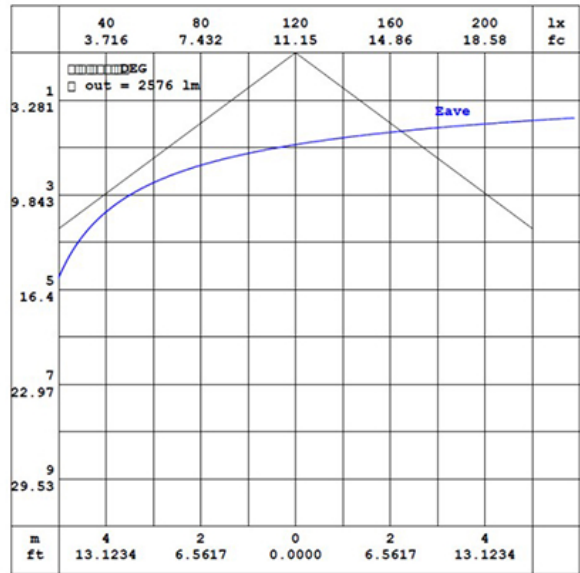

Accessories: (sold separately)

Battery Backup

Motion Sensor

Note: The Curves indicate the illuminated area and the average illumination when the luminaire is at different distance.