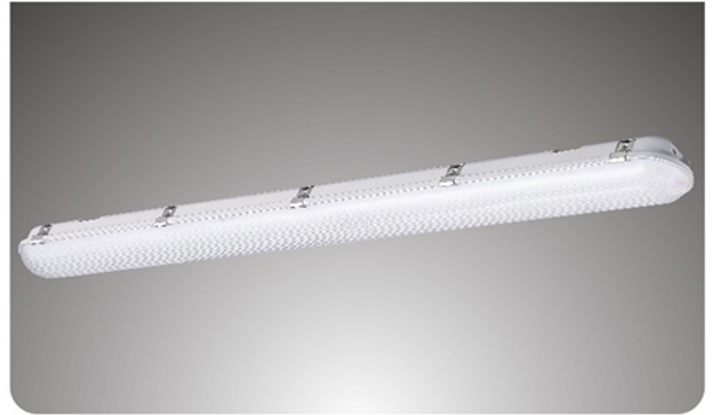

LED
TECHNOLOGY

50,000 Hours Life, 40 Watt, 120/277VAC 60Hz

Applications:

Garages, Carports, Laundry Room, Walk Ways, Car Wash/ Track Wash, Food Processing Plant, Freezers, Stair Ways, Outdoor Locations

Features:

- Adjustable CCT 3000K, 4000K, and 5000K
- 10%0-10V Dimmable
- 50,000 Hour Life
- Polycarbonate Construction. Stainless Steel Clips
- Non-Corrosive, Flame and vandal resistant
- Wet Locations Vapor Tight
- Emergency backup operates unit at 8W and 835 lumens for 90 minutes(sold separately)
- Motion sensor can be programmed to run at dimmed output then full power when sensor triggered(sold separately)

| Model:# | Description | wattage | lumens |
|------------------|--|---------|--------|
| C4840SVP-LED/CCT | 40 Watt 4Ft LED Vapor Tight Fixture 3CCT Adjustable | 40W | 4600 |

* 5 Years Limited Warranty