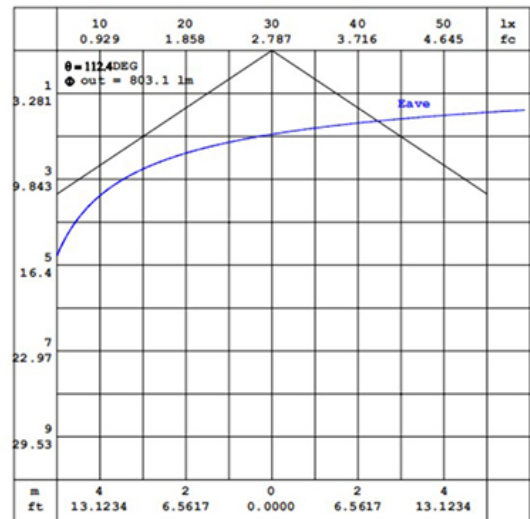

LED
TECHNOLOGY

35,000 Hours Life, 15Watt, 120VAC

Applications:

Entry Way, Kitchens, Hallways, Bathrooms

Features:

- 3000K Warm White
- Replace Incandescent Save 80% Energy (90 Watt Equivalent)
- Smooth Dimming to 10%
- Dims on Most Standard Household Dimmers
- Plastic Housing
- Suitable for Wet Location
- True Color 90CRI LED Chips

Specification:

Input Line Voltage: 120VAC
 Input Power: 15W
 Input Line Frequency: 60Hz
 Lamp Life (Rated): 35,000hrs
 Minimum Starting Temp: -20°C/-4°F
 Maximum Operating Temp: 40°C/104°F
 CCT: 3000K
 CRI: ≥90
 Lumens: 1050
 CBCP: 187
 Beam Angle: 120°
 Dimmable: Standard Triac Dimmer

Note: The curves indicate the illuminated area and the average illumination when the luminaire is at different distance.

Model:#	Description	wattage	lumens	Socket
C157RD-DISK/WH	7" Dimmable Flush Mount Disk 3000K Warm White, White body	15W	1050	Hard Wire