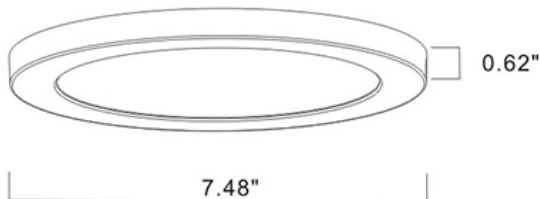

LED
TECHNOLOGY

35,000 Hours Life, 15Watt, 120VAC

Applications:

Entry Way, Kitchens, Hallways, Bathrooms

Features:

- 3000K Warm White
- Replace Incandescent Save 80% Energy (90 Watt Equivalent)
- Smooth Dimming to 10%
- Dims on Most Standard Household Dimmers
- Plastic Housing
- Suitable for Wet Location
- True Color 90CRI LED Chips

Specification:

Input Line Voltage: 120VAC
 Input Power: 15W
 Input Line Frequency: 60Hz
 Lamp Life (Rated): 35,000hrs
 Minimum Starting Temp: -20°C/-4°F
 Maximum Operating Temp: 40°C/104°F
 CCT: 3000K
 CRI: ≥90
 Lumens: 1050
 CBCP: 187
 Beam Angle: 120°
 Dimmable: Standard Triac Dimmer

Note: The curves indicate the illuminated area and the average illumination when the luminaire is at different distance.

Model:#	Description	wattage	lumens	Socket
C157RD-DISK/WH	7" Dimmable Flush Mount Disk 3000K Warm White, White body	15W	1050	Hard Wire