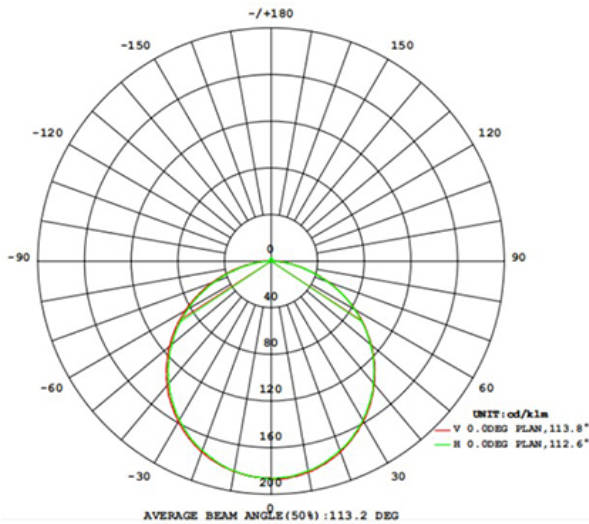

LED
TECHNOLOGY

35,000 Hours Life, 15Watt, 120VAC

Applications:

Entry Way, Kitchens, Hallways, Bathrooms

Features:

- 3000K Warm White
- Replace Incandescent Save 80% Energy (90 Watt Equivalent)
- Smooth Dimming to 10%
- Dims on Most Standard Household Dimmers
- Plastic Housing
- Suitable for Wet Location
- True Color 90CRI LED Chips

Specification:

Input Line Voltage: 120VAC
 Input Power: 15W
 Input Line Frequency: 60Hz
 Lamp Life (Rated): 35,000hrs
 Minimum Starting Temp: -20°C/-4°F
 Maximum Operating Temp: 40°C/104°F
 CCT: 3000K
 CRI: ≥90
 Lumens: 1050
 CBCP: 187
 Beam Angle: 120°
 Dimmable: Standard Triac Dimmer

Note: The curves indicate the illuminated area and the average illumination when the luminaire is at different distance.

Model:#	Description	wattage	lumens	Socket
C157RD-DISK/WH	7" Dimmable Flush Mount Disk 3000K Warm White, White body	15W	1050	Hard Wire