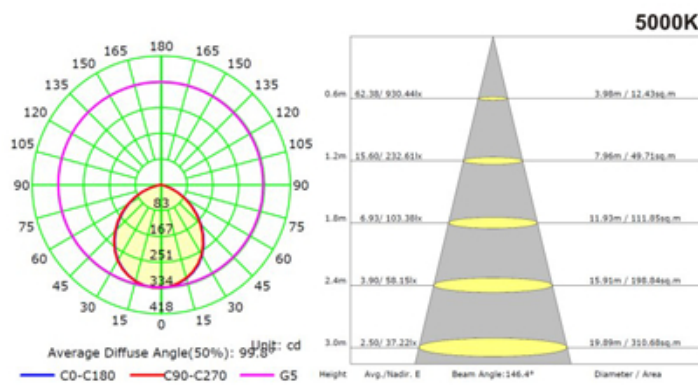

LED
TECHNOLOGY

50,000 Hours Life, 10 Watt, 120VAC, >90CRI

Applications:

4" Recessed Can Kit,
Indoor And Outdoor Wet Locations Use

Complies with the new 2014 California T24 Residential LED Specification (95CRI)

Features:

- Replace incandescent save 80% energy (60 watt equivalent)
- Instant bright, high power LED bulb
- Rated life of 50,000 Hr, can be exceeded when Operated on dimmed level
- Smooth dimming to 10% or below
- 3 color adjustable
- Dims on most standard household dimmers
- Fits standard 4 inch recess cans
- Comes with standard quick connect plug
- Flicker free
- Tested for no buzzing
- High efficacy 90CRI true color

Specification:

Input Line Voltage:	120VAC
Input Power	10W
Input Line Frequency	60Hz
Lamp Life (Rated)	50,000hrs
Minimum Starting Temp	-20°C/-4°F
Maximum Operating Temp	40°C/104°F
CCT	3000K/4000K/5000K
CRI	>90
Lumens	700
Beam Angle	92°
CBCP	306/334/334
Dimmable	Standard Triac Dimmer

Note: The curves indicate the illuminated area and the average illumination when the luminaire is at different distance.

Model:#	Description	wattage	lumens	Socket
LC10RT4-345K	10W 4 Inch Dimmable, Retrofit Can Kit Warm White, Cool White, Day Light	10W	700	E26