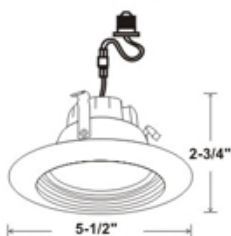

Features:

- Replace incandescent save 80% energy (60 watt equivalent)
- Instant bright, high power LED bulb
- Rated life of 50,000 Hr, can be exceeded when Operated on dimmed level
- Smooth dimming to 10% or below
- 3 color adjustable
- Dims on most standard household dimmers
- Fits standard 4 inch recess cans
- Comes with standard quick connect plug
- Flicker free
- Tested for no buzzing
- High efficacy 90CRI true color

Note: The curves indicate the illuminated area and the average illumination when the luminaire is at different distance.

Model:#	Description	wattage	lumens	Socket
LC10RT4-345K	10W 4 Inch Dimmable, Retrofit Can Kit Warm White, Cool White, Day Light	10W	700	E26