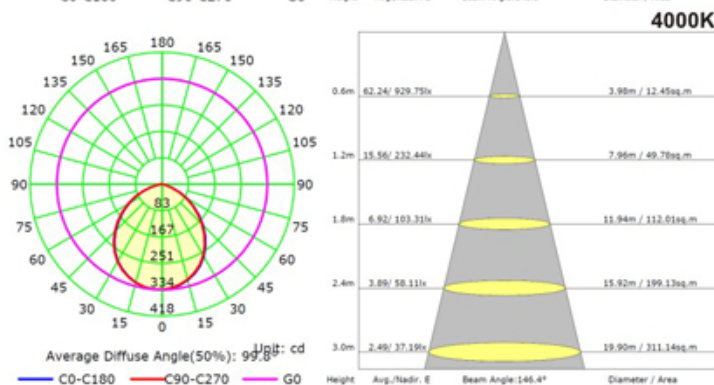

LED
TECHNOLOGY

50,000 Hours Life, 10 Watt, 120VAC, >90CRI

Applications:

4" Recessed Can Kit,
Indoor And Outdoor Wet Locations Use

Complies with the new 2014 California T24 Residential LED Specification (95CRI)

Features:

- Replace incandescent save 80% energy (60 watt equivalent)
- Instant bright, high power LED bulb
- Rated life of 50,000 Hr, can be exceeded when Operated on dimmed level
- Smooth dimming to 10% or below
- 3 color adjustable
- Dims on most standard household dimmers
- Fits standard 4 inch recess cans
- Comes with standard quick connect plug
- Flicker free
- Tested for no buzzing
- High efficacy 90CRI true color

Specification:

Input Line Voltage:	120VAC
Input Power	10W
Input Line Frequency	60Hz
Lamp Life (Rated)	50,000hrs
Minimum Starting Temp	-20°C/-4°F
Maximum Operating Temp	40°C/104°F
CCT	3000K/4000K/5000K
CRI	>90
Lumens	700
Beam Angle	92°
CBCP	306/334/334
Dimmable	Standard Triac Dimmer

Note: The curves indicate the illuminated area and the average illumination when the luminaire is at different distance.

Model:#	Description	wattage	lumens	Socket
LC10RT4-345K	10W 4 Inch Dimmable, Retrofit Can Kit Warm White, Cool White, Day Light	10W	700	E26