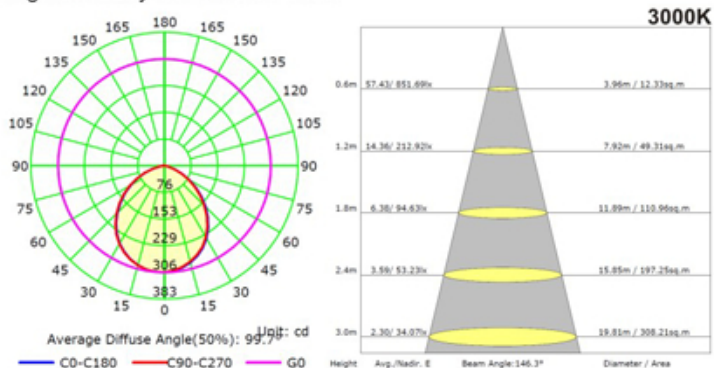

LED
TECHNOLOGY

50,000 Hours Life, 10 Watt, 120VAC, >90CRI

Applications:

4" Recessed Can Kit,
Indoor And Outdoor Wet Locations Use

Complies with the new 2014 California T24 Residential LED Specification (95CRI)

Features:

- Replace incandescent save 80% energy (60 watt equivalent)
- Instant bright, high power LED bulb
- Rated life of 50,000 Hr, can be exceeded when Operated on dimmed level
- Smooth dimming to 10% or below
- 3 color adjustable
- Dims on most standard household dimmers
- Fits standard 4 inch recess cans
- Comes with standard quick connect plug
- Flicker free
- Tested for no buzzing
- High efficacy 90CRI true color

Specification:

Input Line Voltage:	120VAC
Input Power	10W
Input Line Frequency	60Hz
Lamp Life (Rated)	50,000hrs
Minimum Starting Temp	-20°C/-4°F
Maximum Operating Temp	40°C/104°F
CCT	3000K/4000K/5000K
CRI	>90
Lumens	700
Beam Angle	92°
CBCP	306/334/334
Dimmable	Standard Triac Dimmer

Note: The curves indicate the illuminated area and the average illumination when the luminaire is at different distance.

Model:#	Description	wattage	lumens	Socket
LC10RT4-345K	10W 4 Inch Dimmable, Retrofit Can Kit Warm White, Cool White, Day Light	10W	700	E26