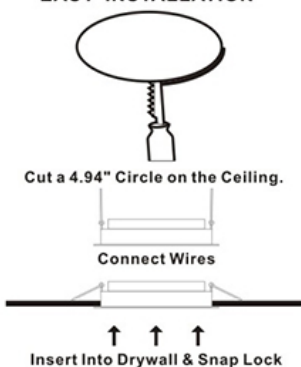

LED
TECHNOLOGY

50,000 Hours Life, 15 Watt, 120VAC, 90CRI

Applications:

6" Recessed, Down Light with J-Box
Indoor And Damp Locations Use

Features:

- Pivoting Gimbal head
- Adjustable CCT 2700K, 3000K, 3500K, 4000K, and 5000K
- Replace Incandescent Save 80% Energy (75 Watt Equivalent)
- Rated Life of 50,000 Hr
- Dims on Most Standard Household Dimmers Down to 10%
- IC Rated
- Flicker Free
- High Efficacy 90CRI True Color
- Knockout for Romex or Flex Connection

Specification:

Input Line Voltage:	120VAC
Input Power:	15W
Input Line Frequency:	60Hz
Lamp Life (Rated):	50,000hrs
Minimum Starting Temp:	-20°C/-4°F
Maximum Operating Temp:	40°C/104°F
Adjustable CCT:	2700K/3000K/3500K/4000K/5000K
CRI:	≥90
Lumens:	900
Beam Angle:	100°
CBCP:	319
Dimmable:	Standard Triac Dimmer

EASY INSTALLATION

Note: The curves indicate the illuminated area and the average illumination when the luminaire is at different distance.

WARRANTY
2-YEAR*

Model:#	Description	wattage	lumens	Socket
LC12RT6-NCBXPVT/CCT	6 Inch Gimbal Down Light Dimmable With J-Box, 5CCT	15W	900	N/A