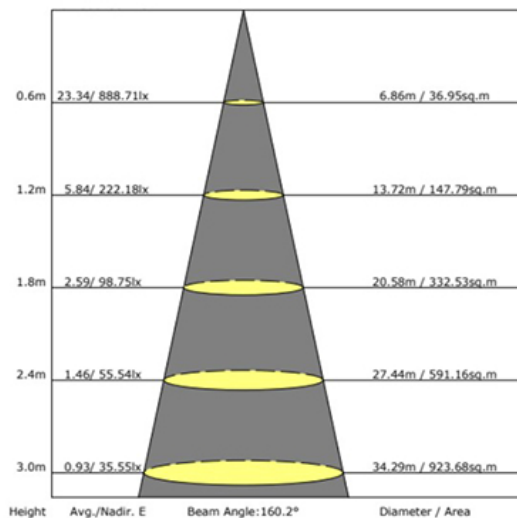

LED
TECHNOLOGY

50,000 Hours Life, 15 Watt, 120VAC, 90CRI

Applications:

6" Recessed, Down Light with J-Box
Indoor And Damp Locations Use

Features:

- Pivoting Gimbal head
- Adjustable CCT 2700K, 3000K, 3500K, 4000K, and 5000K
- Replace Incandescent Save 80% Energy (75 Watt Equivalent)
- Rated Life of 50,000 Hr
- Dims on Most Standard Household Dimmers Down to 10%
- IC Rated
- Flicker Free
- High Efficacy 90CRI True Color
- Knockout for Romex or Flex Connection

Specification:

Input Line Voltage:	120VAC
Input Power:	15W
Input Line Frequency:	60Hz
Lamp Life (Rated):	50,000hrs
Minimum Starting Temp:	-20°C/-4°F
Maximum Operating Temp:	40°C/104°F
Adjustable CCT:	2700K/3000K/3500K/4000K/5000K
CRI:	≥90
Lumens:	900
Beam Angle:	100°
CBCP:	319
Dimmable:	Standard Triac Dimmer

EASY INSTALLATION

Note: The curves indicate the illuminated area and the average illumination when the luminaire is at different distance.

WARRANTY
2-YEAR*

Model:#	Description	wattage	lumens	Socket
LC12RT6-NCBXPVT/CCT	6 Inch Gimbal Down Light Dimmable With J-Box, 5CCT	15W	900	N/A