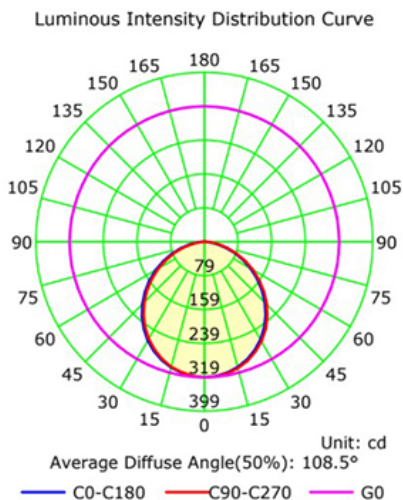

LED
TECHNOLOGY

50,000 Hours Life, 15 Watt, 120VAC, 90CRI

Applications:

6" Recessed, Down Light with J-Box
Indoor And Damp Locations Use

Features:

- Pivoting Gimbal head
- Adjustable CCT 2700K, 3000K, 3500K, 4000K, and 5000K
- Replace Incandescent Save 80% Energy (75 Watt Equivalent)
- Rated Life of 50,000 Hr
- Dims on Most Standard Household Dimmers Down to 10%
- IC Rated
- Flicker Free
- High Efficacy 90CRI True Color
- Knockout for Romex or Flex Connection

Specification:

Input Line Voltage:	120VAC
Input Power:	15W
Input Line Frequency:	60Hz
Lamp Life (Rated):	50,000hrs
Minimum Starting Temp:	-20°C/-4°F
Maximum Operating Temp:	40°C/104°F
Adjustable CCT:	2700K/3000K/3500K/4000K/5000K
CRI:	≥90
Lumens:	900
Beam Angle:	100°
CBCP:	319
Dimmable:	Standard Triac Dimmer