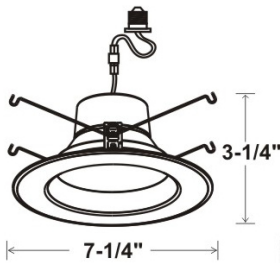

Specification

5 & 6" LED Recessed Can Retrofit Kit

LED

50,000 Hours Life, 12Watt, 120VAC

Applications:

5" & 6" Recessed Can Kit,
Indoor And Damp Locations Use

**** Complies with the new 2014 California T24 Residential LED Specification (90CRI)**

Features:

- Replace Incandescent Save 80% Energy (75 Watt Equivalent)
- Instant Bright, High Power LED Bulb
- Rated Life Of 50,000 Hr. Can Be Exceeded When Operated On Dimmed Level
- Dims On Most Standard Household Dimmers
- Fits Standard 5 & 6 Inch Recess Cans
- Comes With Standard Quick Connect Plug

Model:#	Description	wattage	lumens	Socket
LC12RT6-ECO-S/WW/1PK	6 Inch Dimmable, Smooth Retrofit Can Kit Warm White	12W	850	E26
LC12RT6-ECO-S/WW/4PK	6 Inch Dimmable, Smooth Retrofit Can Kit Warm White	12W	850	E26
LC12RT6-ECO-S/CW/1PK	6 Inch Dimmable, Smooth Retrofit Can Kit Cool White	12W	850	E26
LC12RT6-ECO-S/DL/1PK	6 Inch Dimmable, Smooth Retrofit Can Kit Day Light	12W	850	E26