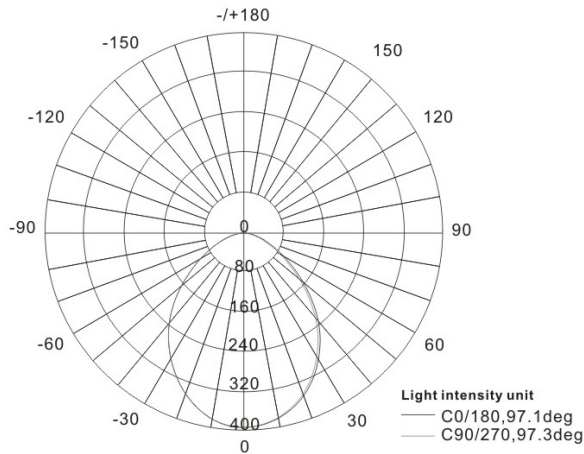

Specification

5 & 6" LED Recessed Can Retrofit Kit

LED

50,000 Hours Life, 12Watt, 120VAC

Applications:

5" & 6" Recessed Can Kit,
Indoor And Damp Locations Use

**** Complies with the new 2014 California T24 Residential LED Specification (90CRI)**

Features:

- Replace Incandescent Save 80% Energy (75 Watt Equivalent)
- Instant Bright, High Power LED Bulb
- Rated Life Of 50,000 Hr. Can Be Exceeded When Operated On Dimmed Level
- Dims On Most Standard Household Dimmers
- Fits Standard 5 & 6 Inch Recess Cans
- Comes With Standard Quick Connect Plug

WARRANTY

5-YEAR*

Catalog Number

Notes

Type

Specification:

Input Line Voltage:	120VAC
Input Power	12W
Input Line Frequency	60Hz
Lamp Life (Rated)	50,000hrs
Minimum Starting Temp	-20°C/-4°F
Maximum Operating Temp	40°C/104°F
CCT	2700K
CRI	≥90
Lumens	850
Beam Angle	90°
CBCP	371
Dimmable	Standard Triac Dimmer

Model:#	Description	wattage	lumens	Socket
LC12RT6-ECO-S/WW/1PK	6 Inch Dimmable, Smooth Retrofit Can Kit Warm White	12W	850	E26
LC12RT6-ECO-S/WW/4PK	6 Inch Dimmable, Smooth Retrofit Can Kit Warm White	12W	850	E26
LC12RT6-ECO-S/CW/1PK	6 Inch Dimmable, Smooth Retrofit Can Kit Cool White	12W	850	E26
LC12RT6-ECO-S/DL/1PK	6 Inch Dimmable, Smooth Retrofit Can Kit Day Light	12W	850	E26