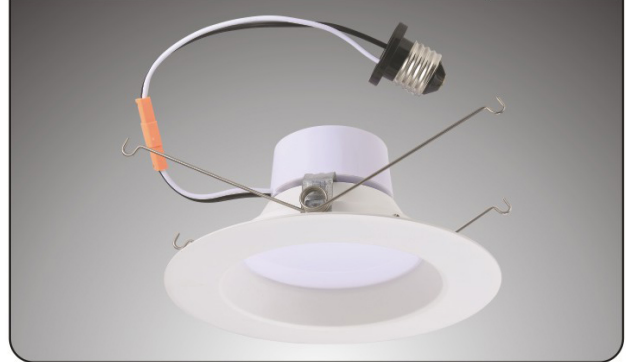

Specification

5 & 6" LED Recessed Can Retrofit Kit

LED

50,000 Hours Life, 12Watt, 120VAC

Applications:

5" & 6" Recessed Can Kit,
Indoor And Damp Locations Use

**** Complies with the new 2014 California T24 Residential LED Specification (90CRI)**

Features:

- Replace Incandescent Save 80% Energy (75 Watt Equivalent)
- Instant Bright, High Power LED Bulb
- Rated Life Of 50,000 Hr. Can Be Exceeded When Operated On Dimmed Level
- Dims On Most Standard Household Dimmers
- Fits Standard 5 & 6 Inch Recess Cans
- Comes With Standard Quick Connect Plug

WARRANTY

5-YEAR*

Catalog Number

Notes

Type

Specification:

Input Line Voltage:	120VAC
Input Power	12W
Input Line Frequency	60Hz
Lamp Life (Rated)	50,000hrs
Minimum Starting Temp	-20°C/-4°F
Maximum Operating Temp	40°C/104°F
CCT	2700K
CRI	≥90
Lumens	850
Beam Angle	90°
CBCP	371
Dimmable	Standard Triac Dimmer

Model:#	Description	wattage	lumens	Socket
LC12RT6-ECO-S/WW/1PK	6 Inch Dimmable, Smooth Retrofit Can Kit Warm White	12W	850	E26
LC12RT6-ECO-S/WW/4PK	6 Inch Dimmable, Smooth Retrofit Can Kit Warm White	12W	850	E26
LC12RT6-ECO-S/CW/1PK	6 Inch Dimmable, Smooth Retrofit Can Kit Cool White	12W	850	E26
LC12RT6-ECO-S/DL/1PK	6 Inch Dimmable, Smooth Retrofit Can Kit Day Light	12W	850	E26