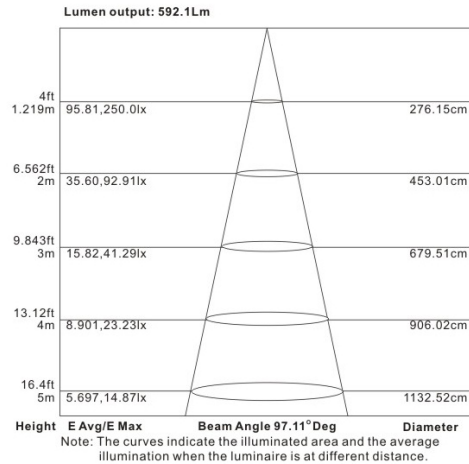

WARRANTY

5-YEAR*

Catalog Number

Notes

Type

Specification:

Input Line Voltage:	120VAC
Input Power	12W
Input Line Frequency	60Hz
Lamp Life (Rated)	50,000hrs
Minimum Starting Temp	-20°C/-4°F
Maximum Operating Temp	40°C/104°F
CCT	2700K
CRI	≥90
Lumens	850
Beam Angle	90°
CBCP	371
Dimmable	Standard Triac Dimmer