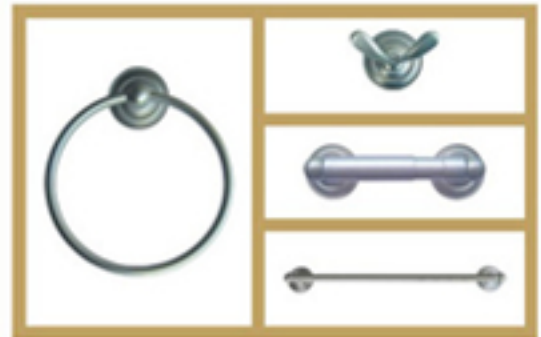

**CORDAY**  
COLLECTION

# 5 Piece Bathroom Collection

## Features:

- 22" 3-Lamp Vanity Fixture
- Nickel Satin Finish
- Alabaster Glass Lens
- 18" Towel Bar
- Robe Hook
- Toilet Tissue Holder
- Towel Ring

## Specifications: Model # V5BC/NS

Part Description	Size	Color
3 Lamp Incandescent Vanity Fixture Alabaster Glass 120V 60Hz E26 Base	22-1/8" x 6-1/2" x 8-1/4"	NS
Towel Bar	18" Wide x 3-1/4" Deep	NS
Towel Ring	6" Dia x 2-1/2" Deep	NS
Robe Hook	2-1/2" Wide x 3" Deep	NS
Toilet Tissue Holder	6" Wide x 3-1/4" Deep	NS