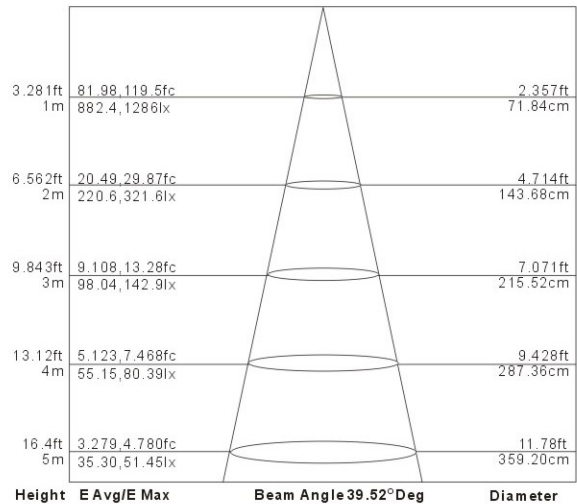

LED

40,000 Hours Average Rated Life, 120VAC

Applications:

Recessed Can,
Indoor And Damp Locations Use

Features:

- Replace Incandescent Bulbs Save 80% Energy (50 Watt Equivalent)
- Instant Bright, High Power LED Bulb
- Rated Life Of 40,000 Hr Can Be Exceeded When Operated On Dimmed Level
- Dims On Most Standard Household Dimmers
- Contains No Mercury
- Fits Standard 4 Inch Recess Cans
- Comes With Standard Quick Connect Plug
- Swiveling Head
- No UV Or Infrared Radiation
- Energy Star Qualified

Catalog Number

Notes

Type

Specification:

Input Line Voltage:	120VAC
Input Power:	9W
Input Line Frequency:	60Hz
Lamp Life (Rated):	40,000hrs
Minimum Starting Temp:	-20°C/-4°F
Maximum Operating Temp:	40°C/104°F
CCT:	3000K
CRI:	≥80
Lumens:	650
CBCP:	1286
Dimmable:	Standard Triac Dimmer

Note: The curves indicate the illuminated area and the average illumination when the luminaire is at different distance.

WARRANTY

5-YEAR*

Model:#

LC9RT4-D/WW

Description

4 Inch Retrofit Can Kit
Warm White

wattage