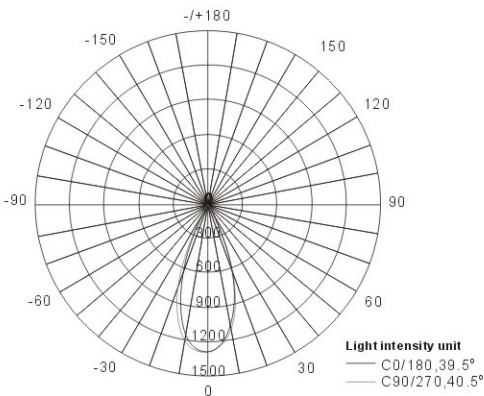

LED

40,000 Hours Average Rated Life, 120VAC

Applications:

Recessed Can,
Indoor And Damp Locations Use

Features:

- Replace Incandescent Bulbs Save 80% Energy (50 Watt Equivalent)
- Instant Bright, High Power LED Bulb
- Rated Life Of 40,000 Hr Can Be Exceeded When Operated On Dimmed Level
- Dims On Most Standard Household Dimmers
- Contains No Mercury
- Fits Standard 4 Inch Recess Cans
- Comes With Standard Quick Connect Plug
- Swiveling Head
- No UV Or Infrared Radiation
- Energy Star Qualified

Catalog Number

Notes

Type

Specification:

Input Line Voltage:	120VAC
Input Power:	9W
Input Line Frequency:	60Hz
Lamp Life (Rated):	40,000hrs
Minimum Starting Temp:	-20°C/-4°F
Maximum Operating Temp:	40°C/104°F
CCT:	3000K
CRI:	≥80
Lumens:	650
CBCP:	1286
Dimmable:	Standard Triac Dimmer

Note: The curves indicate the illuminated area and the average illumination when the luminaire is at different distance.

WARRANTY

5-YEAR*

Model:#

LC9RT4-D/WW

Description

4 Inch Retrofit Can Kit
Warm White

wattage