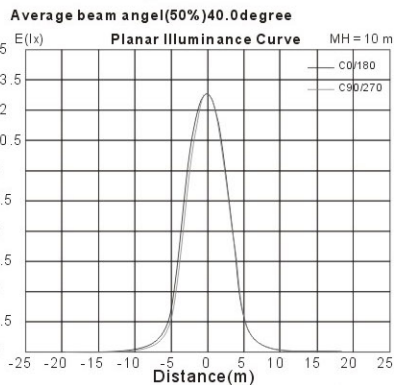

LED

40,000 Hours Average Rated Life, 120VAC

Applications:

Recessed Can,
Indoor And Damp Locations Use

Features:

- Replace Incandescent Bulbs Save 80% Energy (50 Watt Equivalent)
- Instant Bright, High Power LED Bulb
- Rated Life Of 40,000 Hr Can Be Exceeded When Operated On Dimmed Level
- Dims On Most Standard Household Dimmers
- Contains No Mercury
- Fits Standard 4 Inch Recess Cans
- Comes With Standard Quick Connect Plug
- Swiveling Head
- No UV Or Infrared Radiation
- Energy Star Qualified

Catalog Number

Notes

Type

Specification:

Input Line Voltage:	120VAC
Input Power:	9W
Input Line Frequency:	60Hz
Lamp Life (Rated):	40,000hrs
Minimum Starting Temp:	-20°C/-4°F
Maximum Operating Temp:	40°C/104°F
CCT:	3000K
CRI:	≥80
Lumens:	650
CBCP:	1286
Dimmable:	Standard Triac Dimmer

Note: The curves indicate the illuminated area and the average illumination when the luminaire is at different distance.

WARRANTY

5-YEAR*

Model:#

LC9RT4-D/WW

Description

4 Inch Retrofit Can Kit
Warm White

wattage