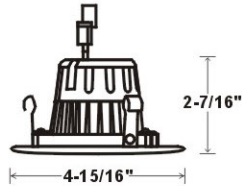

LED

40,000 Hours Average Rated Life, 120VAC

Applications:

Recessed Can,
Indoor And Damp Locations Use

Features:

- Replace Incandescent Bulbs Save 80% Energy (50 Watt Equivalent)
- Instant Bright, High Power LED Bulb
- Rated Life Of 40,000 Hr Can Be Exceeded When Operated On Dimmed Level
- Dims On Most Standard Household Dimmers
- Contains No Mercury
- Fits Standard 4 Inch Recess Cans
- Comes With Standard Quick Connect Plug
- Swiveling Head
- No UV Or Infrared Radiation
- Energy Star Qualified

Note: The curves indicate the illuminated area and the average illumination when the luminaire is at different distance.

WARRANTY

5-YEAR*

Model:#

LC9RT4-D/WW

Description

4 Inch Retrofit Can Kit
Warm White

wattage