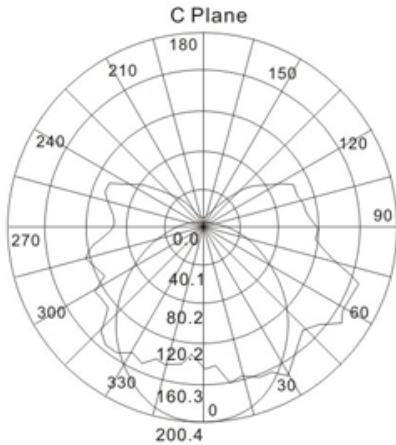

LED
TECHNOLOGY

25,000 Hours Life, 7 Watt, 120VAC

Applications:

Track Lighting, Spot Lighting, Display Lighting, Recessed Can, Outdoor Covered, And Indoor Use.

Features:

- Replace Halogen R 20 Lamps And Save 80% Energy(50Watt Equivalent)
- Instant Bright, High Power LED Bulb
- Rated Life Of 25,000 Hr, Which Can Be Exceeded When Operated On Dimmed Level
- Dims On Most Standard Household Dimmers
- Contains No Mercury
- No UV Or Infrared Radiation

Plane	(50%Ang.)	(10%Ang.)
C180.0:	106.1	188.4

Specification:

Input Line Voltage:	120VAC
Input Power	7W
Input Line Frequency	60Hz
Lamp Life (Rated)	25,000hrs
Minimum Starting Temp	-20°C/-4°F
Maximum Operating Temp	40°C/104°F
CCT	3000K/5000K
CRI	≥90
Lumens	525/550
Beam Angle	105°
Dimmable	Standard Triac Dimmer
CBCP	200

Note: The curves indicate the illuminated area and the average illumination when the luminaire is at different distance.

WARRANTY
3-YEAR *

Model:#	Description	wattage	lumens	base
LB50R20-D/WW	7Watt R20 LED Flood Lamp Warm White	7W	525	E26
LB7R20-D/DL	8Watt R20 LED Flood Lamp Day Light	7W	550	E26