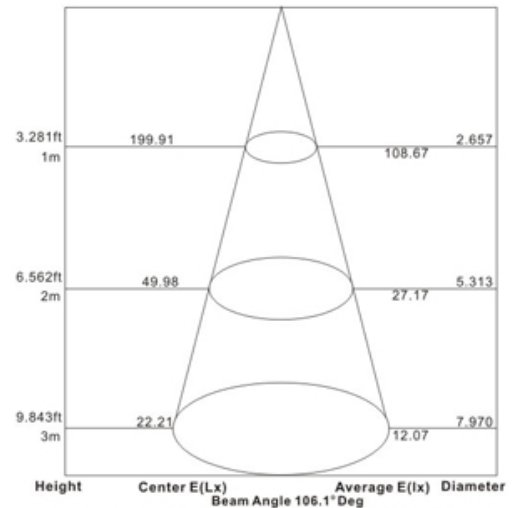

Plane	(50%Ang.)	(10%Ang.)
C180.0:	106.1	188.4

Specification:

Input Line Voltage:	120VAC
Input Power	7W
Input Line Frequency	60Hz
Lamp Life (Rated)	25,000hrs
Minimum Starting Temp	-20°C/-4°F
Maximum Operating Temp	40°C/104°F
CCT	3000K/5000K
CRI	≥90
Lumens	525/550
Beam Angle	105°
Dimmable	Standard Triac Dimmer
CBCP	200

Note: The curves indicate the illuminated area and the average illumination when the luminaire is at different distance.

WARRANTY
3-YEAR *

Model:#	Description	wattage	lumens	base
LB50R20-D/WW	7Watt R20 LED Flood Lamp Warm White	7W	525	E26
LB7R20-D/DL	8Watt R20 LED Flood Lamp Day Light	7W	550	E26