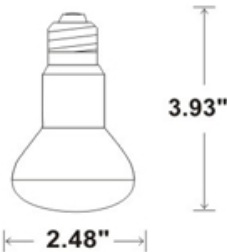

LED
TECHNOLOGY

25,000 Hours Life, 7 Watt, 120VAC

Applications:

Track Lighting, Spot Lighting, Display Lighting, Recessed Can, Outdoor Covered, And Indoor Use.

Features:

- Replace Halogen R 20 Lamps And Save 80% Energy(50Watt Equivalent)
- Instant Bright, High Power LED Bulb
- Rated Life Of 25,000 Hr, Which Can Be Exceeded When Operated On Dimmed Level
- Dims On Most Standard Household Dimmers
- Contains No Mercury
- No UV Or Infrared Radiation

Plane	(50%Ang.)	(10%Ang.)
C180.0:	106.1	188.4

Specification:

Input Line Voltage:	120VAC
Input Power	7W
Input Line Frequency	60Hz
Lamp Life (Rated)	25,000hrs
Minimum Starting Temp	-20°C/-4°F
Maximum Operating Temp	40°C/104°F
CCT	3000K/5000K
CRI	≥90
Lumens	525/550
Beam Angle	105°
Dimmable	Standard Triac Dimmer
CBCP	200

Note: The curves indicate the illuminated area and the average illumination when the luminaire is at different distance.

WARRANTY
3-YEAR *

Model:#	Description	wattage	lumens	base
LB50R20-D/WW	7Watt R20 LED Flood Lamp Warm White	7W	525	E26
LB7R20-D/DL	8Watt R20 LED Flood Lamp Day Light	7W	550	E26