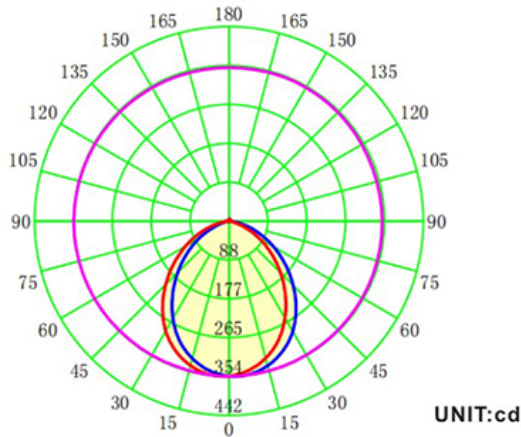

LED
TECHNOLOGY

50,000 Hours Life, 10 Watt, 120VAC, 90CRI

Applications:

4" Recessed Can Kit,
Indoor And Wet Locations Use

Features:

- Adjustable CCT 2700K, 3000K, 3500K, 4000K and 5000K
- Replace Incandescent Save 80% Energy (75 Watt Equivalent)
- Instant Bright, High Power LED Bulb
- Smooth Dimming to 10% or Below
- Dims on Most Standard Household Dimmers
- Fits Standard 4 Inch Recess Cans
- Comes with Standard Quick Connect Plug
- Flicker Free, Tested for No Buzzing
- High Efficacy 90CRI True Color
- UL for Wet Location Application

Average beam angle(50%):92.9degree

— C0-C180 — C90-C270 — G4

Black Matte Finish

Specification:

| | |
|------------------------|-------------------------------|
| Input Line Voltage: | 120VAC |
| Input Power | 10W |
| Input Line Frequency | 60Hz |
| Lamp Life (Rated) | 50,000hrs |
| Minimum Starting Temp | -20°C/-4°F |
| Maximum Operating Temp | 40°C/104°F |
| Adjustable CCT | 2700K/3000K/3500K/4000K/5000K |
| CRI | ≥90 |
| Lumens | 800 |
| Beam Angle | 100° |
| CBCP | 353 |
| Dimmable | Standard Triac Dimmer |

Note: The curves indicate the illuminated area and the average illumination when the luminaire is at different distance.

WARRANTY
1-YEAR*

| Model:# | Description | wattage | lumens | Socket |
|-------------------|---|---------|--------|--------|
| LC10RT4-S-CCT-BLK | 4 Inch Dimmable, Smooth Retrofit Can Kit 5CCT, Black Finish | 10W | 800 | E26 |