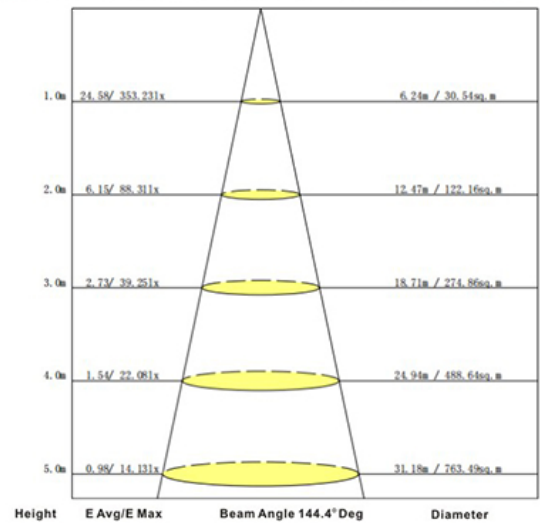

LED
TECHNOLOGY

50,000 Hours Life, 10 Watt, 120VAC, 90CRI

Applications:

4" Recessed Can Kit,
Indoor And Wet Locations Use

Features:

- Adjustable CCT 2700K, 3000K, 3500K, 4000K and 5000K
- Replace Incandescent Save 80% Energy (75 Watt Equivalent)
- Instant Bright, High Power LED Bulb
- Smooth Dimming to 10% or Below
- Dims on Most Standard Household Dimmers
- Fits Standard 4 Inch Recess Cans
- Comes with Standard Quick Connect Plug
- Flicker Free, Tested for No Buzzing
- High Efficacy 90CRI True Color
- UL for Wet Location Application

Average beam angle(50%):92.9degree

— C0-C180 — C90-C270 — G4

Black Matte Finish

Specification:

| | |
|------------------------|-------------------------------|
| Input Line Voltage: | 120VAC |
| Input Power | 10W |
| Input Line Frequency | 60Hz |
| Lamp Life (Rated) | 50,000hrs |
| Minimum Starting Temp | -20°C/-4°F |
| Maximum Operating Temp | 40°C/104°F |
| Adjustable CCT | 2700K/3000K/3500K/4000K/5000K |
| CRI | ≥90 |
| Lumens | 800 |
| Beam Angle | 100° |
| CBCP | 353 |
| Dimmable | Standard Triac Dimmer |

Note: The curves indicate the illuminated area and the average illumination when the luminaire is at different distance.

WARRANTY
1-YEAR*

| Model:# | Description | wattage | lumens | Socket |
|-------------------|---|---------|--------|--------|
| LC10RT4-S-CCT-BLK | 4 Inch Dimmable, Smooth Retrofit Can Kit 5CCT, Black Finish | 10W | 800 | E26 |