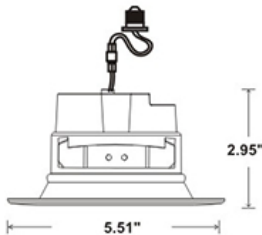

LED
TECHNOLOGY

50,000 Hours Life, 10 Watt, 120VAC, 90CRI

Applications:

4" Recessed Can Kit,
Indoor And Wet Locations Use

Features:

- Adjustable CCT 2700K, 3000K, 3500K, 4000K and 5000K
- Replace Incandescent Save 80% Energy (75 Watt Equivalent)
- Instant Bright, High Power LED Bulb
- Smooth Dimming to 10% or Below
- Dims on Most Standard Household Dimmers
- Fits Standard 4 Inch Recess Cans
- Comes with Standard Quick Connect Plug
- Flicker Free, Tested for No Buzzing
- High Efficacy 90CRI True Color
- UL for Wet Location Application

Average beam angle(50%):92.9degree

— C0-C180 — C90-C270 — G4

Black Matte Finish

Specification:

| | |
|------------------------|-------------------------------|
| Input Line Voltage: | 120VAC |
| Input Power | 10W |
| Input Line Frequency | 60Hz |
| Lamp Life (Rated) | 50,000hrs |
| Minimum Starting Temp | -20°C/-4°F |
| Maximum Operating Temp | 40°C/104°F |
| Adjustable CCT | 2700K/3000K/3500K/4000K/5000K |
| CRI | ≥90 |
| Lumens | 800 |
| Beam Angle | 100° |
| CBCP | 353 |
| Dimmable | Standard Triac Dimmer |

Note: The curves indicate the illuminated area and the average illumination when the luminaire is at different distance.

WARRANTY
1-YEAR*

| Model:# | Description | wattage | lumens | Socket |
|-------------------|---|---------|--------|--------|
| LC10RT4-S-CCT-BLK | 4 Inch Dimmable, Smooth Retrofit Can Kit 5CCT, Black Finish | 10W | 800 | E26 |