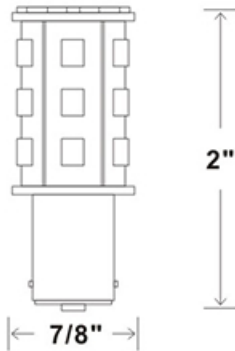

Features:

- Replace Incandescent And Save 80% Energy
- Instant On SMD LED Bulb
- Maintenance saving
- Last Up To 15,000 Hours*
- Contains No Mercury
- No UV Or Infrared Radiation

Specification:

| | |
|------------------------|--------------|
| Input Line Voltage: | 10-14V AC/DC |
| Input Power | 4 W |
| Input Line Frequency | 50/60Hz |
| Lamp Life (Rated) | 15,000hrs |
| Minimum Starting Temp | -20°C |
| Maximum Operating Temp | 40°C |
| CCT | 3000K |
| CRI | 80 |
| Lumens | 200 |