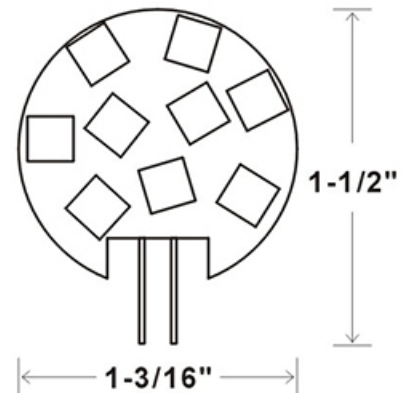

Specification:

Input Line Voltage:	10-12V AC/DC
Input Power	2W
Input Line Frequency	60Hz
Lamp Life (Rated)	12,000hrs
Minimum Starting Temp	-20°C
Maximum Operating Temp	40°C
CCT	3000K
CRI	80
Lumens	120
Dimmable	LED Dimmer