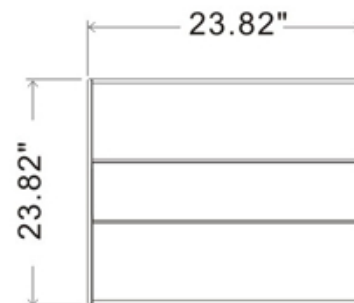

Recessed

WARRANTY
5-YEAR *

Model:#	Description	wattage	lumens
CL36IDTF22/CW	36 Watt LED Panel Cool White	36W	3600

*Based on 3hours usage a day

UPC: 680596-583257

Cyber Tech Lighting, Inc.

1301 E Wilshire Ave, Santa Ana, CA 92705