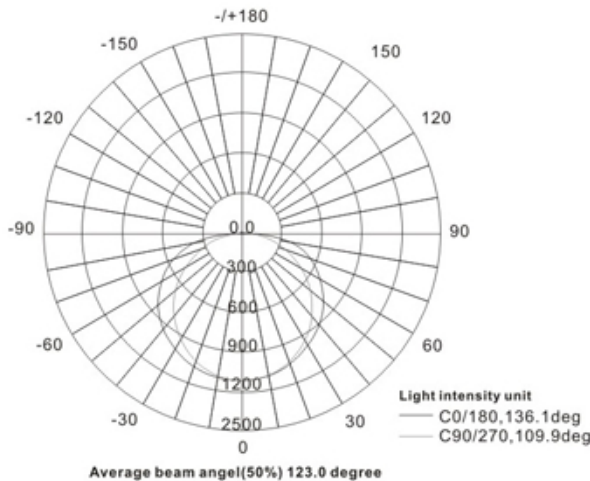

LED

50,000 Hours Life, 50Watt, 120-277VAC

Applications:

Ceiling, T-Bar Drop Ceiling, Troffer Replacement

Features:

- Instant On LED
- Replaces 3&4 Lamp Fluorescent Troffer
- 10% 0-10V Dimming
- Long Life 50,000 Hours
- White Framed Edge
- Low Profile Design.
- Non-Corrosive Powder Coated Steel Body.
- Includes Earth Quake Clips
- Can be Installed with Backup Batteries. (Sold Separately)

Catalog Number

Notes

Type

Specification:

Input Line Voltage:	120-277VAC
Input Power	36W
Input Line Frequency	60Hz
Lamp Life (Rated)	50,000hrs
Minimum Starting Temp	-20°C
Maximum Operating Temp	40°C
CCT	4000K
CRI	≥80
Lumens	3600
CBCP	1129
Power Factor	<0.90
THD	20%
Dimmable	10% 0~10V

Recessed

WARRANTY
5-YEAR *

Model:#	Description	wattage	lumens
CL36IDTF22/CW	36 Watt LED Panel Cool White	36W	3600

*Based on 3hours usage a day

UPC: 680596-583257

Cyber Tech Lighting, Inc.

1301 E Wilshire Ave, Santa Ana, CA 92705