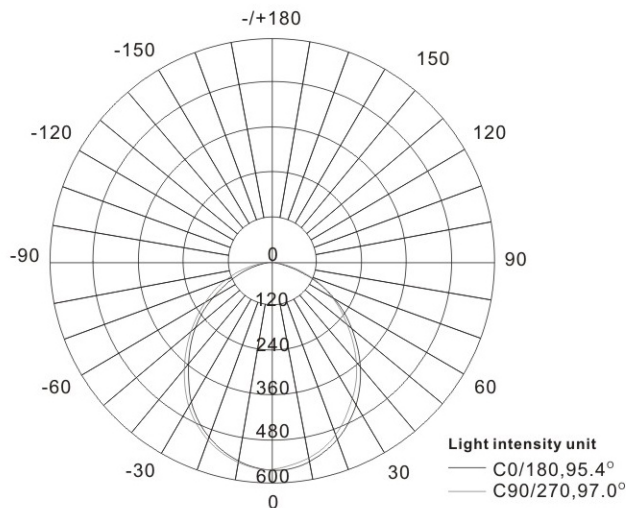

LED

25,000 Hours Life, 17 Watt, 120VAC, 90CRI

Applications:

6" Recessed Can Kit, Pivoting Gimbal Spot Light
Indoor And Damp Locations Use

Complies with the new 2014 California T24 Residential LED Specification (90CRI)

Features:

- Replace Incandescent Save 80% Energy (120 Watt Equivalent)
- Instant Bright, High Power LED Bulb
- Rated Life Of 25,000 Hr Which Can Be Exceeded When Operated On Dimmed Level
- Dims On Most Standard Household Dimmers
- Fits Standard 6 Inch Recess Cans
- Comes With Standard Quick Connect Plug

Specification:

Input Line Voltage:	120VAC
Input Power	17W
Input Line Frequency	60Hz
Lamp Life (Rated)	25,000hrs
Minimum Starting Temp	-20°C/-4°F
Maximum Operating Temp	40°C/104°F
CCT	3000K
CRI	≥90
Lumens	1250
Beam Angle	100°
CBCP	567
Dimmable	Standard Triac Dimmer

Note: The curves indicate the illuminated area and the average illumination when the luminaire is at different distance.

WARRANTY
5-YEAR*

Model:#	Description	wattage	lumens	Socket
LC17RT6-PIVOT/WW	6 Inch Dimmable, Pivoting Retrofit Can Kit Warm White	17W	1250	E26