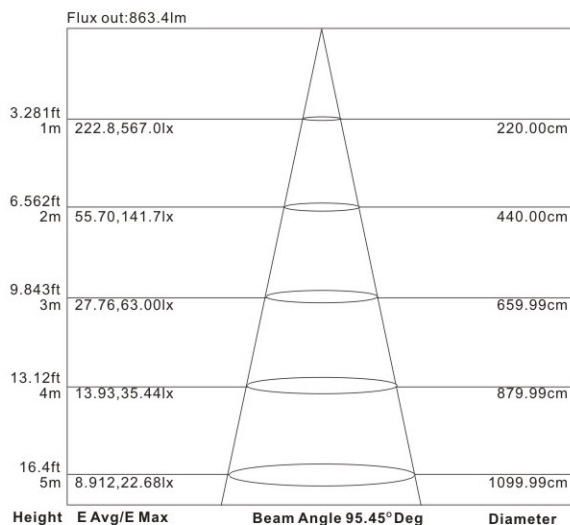

LED

25,000 Hours Life, 17 Watt, 120VAC, 90CRI

Applications:

6" Recessed Can Kit, Pivoting Gimbal Spot Light
Indoor And Damp Locations Use

Complies with the new 2014 California T24 Residential LED Specification (90CRI)

Features:

- Replace Incandescent Save 80% Energy (120 Watt Equivalent)
- Instant Bright, High Power LED Bulb
- Rated Life Of 25,000 Hr Which Can Be Exceeded When Operated On Dimmed Level
- Dims On Most Standard Household Dimmers
- Fits Standard 6 Inch Recess Cans
- Comes With Standard Quick Connect Plug

Specification:

Input Line Voltage:	120VAC
Input Power	17W
Input Line Frequency	60Hz
Lamp Life (Rated)	25,000hrs
Minimum Starting Temp	-20°C/-4°F
Maximum Operating Temp	40°C/104°F
CCT	3000K
CRI	≥90
Lumens	1250
Beam Angle	100°
CBCP	567
Dimmable	Standard Triac Dimmer

Note: The curves indicate the illuminated area and the average illumination when the luminaire is at different distance.

WARRANTY
5-YEAR*

Model:#	Description	wattage	lumens	Socket
LC17RT6-PIVOT/WW	6 Inch Dimmable, Pivoting Retrofit Can Kit Warm White	17W	1250	E26