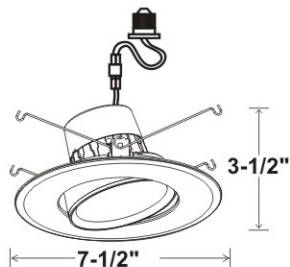

LED

25,000 Hours Life, 17 Watt, 120VAC, 90CRI

Applications:

6" Recessed Can Kit, Pivoting Gimbal Spot Light
Indoor And Damp Locations Use

Complies with the new 2014 California T24 Residential LED Specification (90CRI)

Features:

- Replace Incandescent Save 80% Energy (120 Watt Equivalent)
- Instant Bright, High Power LED Bulb
- Rated Life Of 25,000 Hr Which Can Be Exceeded When Operated On Dimmed Level
- Dims On Most Standard Household Dimmers
- Fits Standard 6 Inch Recess Cans
- Comes With Standard Quick Connect Plug

Specification:

Input Line Voltage:	120VAC
Input Power	17W
Input Line Frequency	60Hz
Lamp Life (Rated)	25,000hrs
Minimum Starting Temp	-20°C/-4°F
Maximum Operating Temp	40°C/104°F
CCT	3000K
CRI	≥90
Lumens	1250
Beam Angle	100°
CBCP	567
Dimmable	Standard Triac Dimmer

Note: The curves indicate the illuminated area and the average illumination when the luminaire is at different distance.

WARRANTY
5-YEAR*

Model:#	Description	wattage	lumens	Socket
LC17RT6-PIVOT/WW	6 Inch Dimmable, Pivoting Retrofit Can Kit Warm White	17W	1250	E26