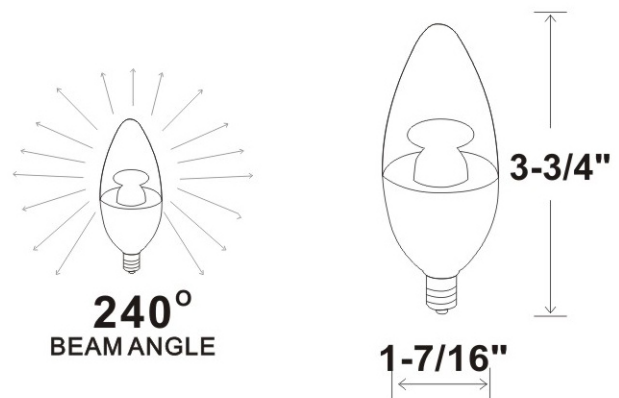

LED

25,000 Hours Life, 5Watt, 120VAC, Dimmable

Applications:

Chandeliers, Wall Sconces, Wall Lanterns, Pendants

Features:

- Replace Existing 40W Incandescent And Save 80% Energy
- Instant On High Power LED Lasts Up To 25,000 Hours
- No UV Or Infrared Radiation
- E12 And E26 Adapter Included
- Center Stand Design Creates Incandescent Sparkle Effect

Plane	(50%Ang.)	(10%Ang.)
C180.0:	237.9	297.0

Specification:

Input Line Voltage:	120VAC
Input Power	5W
Input Line Frequency	60Hz
Lamp Life (Rated)	25,000hrs
Minimum Starting Temp	-20°
Maximum Operating Temp	40°C
CCT	3000K
CRI	≥80
Lumens	300
Beam Angle	240°
Dimmable	Standard Triac Dimmer