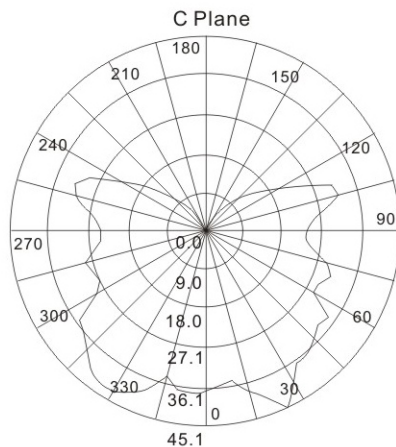

LED

25,000 Hours Life, 5Watt, 120VAC, Dimmable

Applications:

Chandeliers, Wall Sconces, Wall Lanterns, Pendants

Features:

- Replace Existing 40W Incandescent And Save 80% Energy
- Instant On High Power LED Lasts Up To 25,000 Hours
- No UV Or Infrared Radiation
- E12 And E26 Adapter Included
- Center Stand Design Creates Incandescent Sparkle Effect

Plane	(50%Ang.)	(10%Ang.)
C180.0:	237.9	297.0

Specification:

Input Line Voltage:	120VAC
Input Power	5W
Input Line Frequency	60Hz
Lamp Life (Rated)	25,000hrs
Minimum Starting Temp	-20°
Maximum Operating Temp	40°C
CCT	3000K
CRI	≥80
Lumens	300
Beam Angle	240°
Dimmable	Standard Triac Dimmer